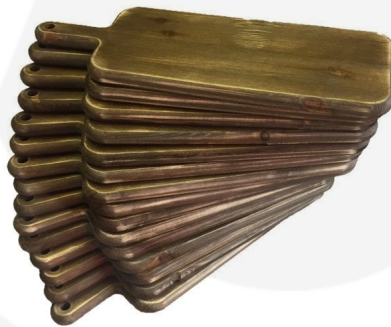

**RUSTIC BROWN WEATHERED SERVING
PADDLE BOARD 430X160X18**

SKU: BDPIN43016018RB-WE

£26.68 Excl. VAT

This is a beautiful 430mm Pine Serving Paddle Board which can be personalised for a unique touch.

GALLERY IMAGES

RUSTIC BROWN WEATHERED SERVING PADDLE BOARD 430X160X18

This Rustic Brown Weathered Pine Serving Paddle Board 430x160x18 is very versatile. It can be used as individual cheese boards or plate mats or even side servers.

It is also available as a [350mm Pine Serving Paddle Board](#)

ADDITIONAL INFORMATION

Dimensions	430 × 160 × 18 mm
Wood	Pine
Options & Features	Customisable
Colour	Rustic Brown
Finish	Stained, Weathered, Lacquered
Handle	Integrated