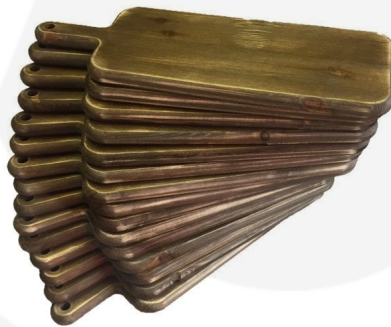

**RUSTIC BROWN WEATHERED SERVING  
PADDLE BOARD 430X160X18**

**SKU:** BDPIN43016018RB-WE

**£26.68 Excl. VAT**

This is a beautiful 430mm Pine Serving Paddle Board which can be personalised for a unique touch.

## RUSTIC BROWN WEATHERED SERVING PADDLE BOARD 430X160X18

This Rustic Brown Weathered Pine Serving Paddle Board 430x160x18 is very versatile. It can be used as individual cheese boards or plate mats or even side servers.

It is also available as a [350mm Pine Serving Paddle Board](#)

### ADDITIONAL INFORMATION

<b>Dimensions</b>	430 × 160 × 18 mm
<b>Wood</b>	Pine
<b>Options &amp; Features</b>	Customisable
<b>Colour</b>	Rustic Brown
<b>Finish</b>	Stained, Weathered, Lacquered
<b>Handle</b>	Integrated