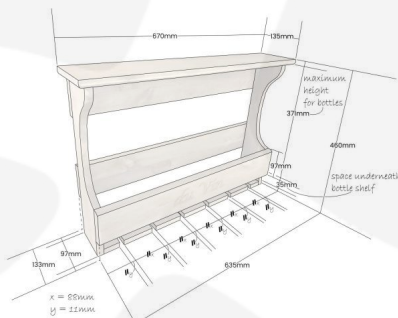

**PERSONALISED 6 GLASS & BOTTLE
 WALL MOUNTED RUSTIC WOODEN
 WINE RACK 670X135X460**

SKU: BRWPIN670135460WE

£55.11 Excl. VAT

- Vintage look - match your style
- Sustainably sourced - eco friendly
- 6 bottle & glass capacity - plenty of room
- Top shelf - further storage if required
- Wall mounted - convenient positioning

GALLERY IMAGES

6 Glass & Bottle Wall Mounted Wine Rack | 670x135x460

6 GLASS & BOTTLE WALL MOUNTED RUSTIC WOODEN WINE RACK

This charming 6 Glass & Bottle Wall Mounted Rustic Wooden Wine Rack has an antique style to it with a rustic brown finish. It can hold 6 wine bottles and 6 wine glasses in the lower rack with the convenient wine glass slots. It is topped with a generous shelf. The shelf can store further bottles and glasses if required or other decorative items. We hand craft the rustic handmade wine rack from the highest quality sustainably source timber.

It is also available in:

- [2 glass & bottle - 270mm x 135mm x 460mm](#)
- [4 glass & bottle - 470mm x 135mm x 460mm](#)

The rack comes with the option of adding your own engraving if you wish.

ADDITIONAL INFORMATION

Weight	4.9 kg
Wood	Pine
Capacity	6 Glasses, 6 Bottles
What it holds	Beer & Wine Bottles, Beer & Wine Glasses
Options & Features	Customisable
Colour	Rustic Brown
Finish	Stained, Weathered, Lacquered