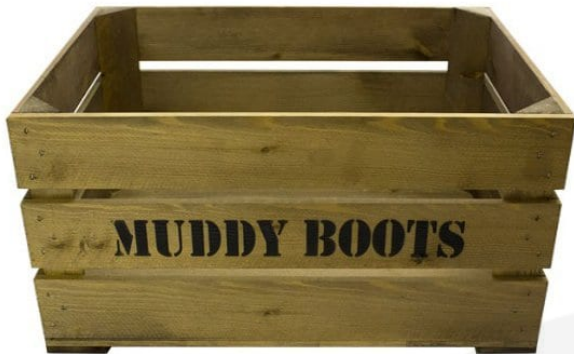

RUSTIC BROWN MUDDY BOOTS CRATE 600X370X250

SKU: CR600370250RB-MB

£50.94 Excl. VAT

- Keeping walkers tidy
- Versatile - use as storage or display
- Solid design - built to last
- Rustic brown - classic look
- Extra large - even greater capacity
- FSC Redwood - great ecological credentials
- Stackable option - for extra stability

GALLERY IMAGES

RUSTIC BROWN MUDDY BOOTS CRATE 600X370X250

The Rustic Brown Muddy Boots Crate 600x370x250 is derived from our [rustic brown crate](#).

The other size is:

- [500mm x 370mm x 260mm](#)

600mm Stacker Crates

Our standard 600mm rustic Brown Muddy Boots crates, like all our crates, are stackable. We do, however, offer an **interlocking** option for a more supported stack. If you are regularly stacking your crates 3+ high then we would certainly recommend this option. You can also add a [set of 4 casters](#) to make any 600mm Muddy Boots crate or 600mm Muddy Boots stacker crate mobile.

Weight	3.25 kg
Dimensions	600 × 370 × 250 mm
Wood	Redwood
Finish	Stained
Colour	Rustic Brown
What it holds	Shoes & Boots