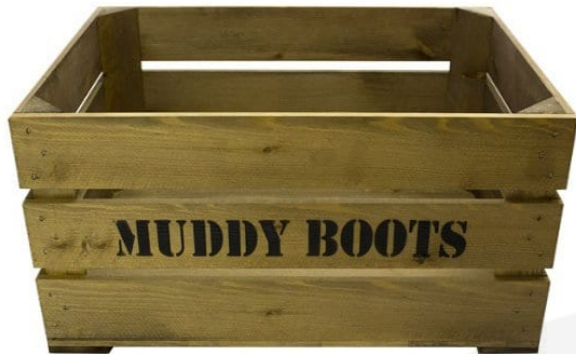

RUSTIC BROWN MUDDY BOOTS CRATE 600X370X250

SKU: CR600370250RB-MB

£50.94 Excl. VAT

- Keeping walkers tidy
- Versatile - use as storage or display
- Solid design - built to last
- Rustic brown - classic look
- Extra large - even greater capacity
- FSC Redwood - great ecological credentials
- Stackable option - for extra stability

GALLERY IMAGES

RUSTIC BROWN MUDDY BOOTS CRATE 600X370X250

The Rustic Brown Muddy Boots Crate 600x370x250 is derived from our [rustic brown crate](#).

The other size is:

- [500mm x 370mm x 260mm](#)

600mm Stacker Crates

Our standard 600mm rustic Brown Muddy Boots crates, like all our crates, are stackable. We do, however, offer an **interlocking** option for a more supported stack. If you are regularly stacking your crates 3+ high then we would certainly recommend this option. You can also add a [set of 4 casters](#) to make any 600mm Muddy Boots crate or 600mm Muddy Boots stacker crate mobile.

Weight	3.25 kg
Dimensions	600 × 370 × 250 mm
Wood	Redwood
Finish	Stained
Colour	Rustic Brown
What it holds	Shoes & Boots