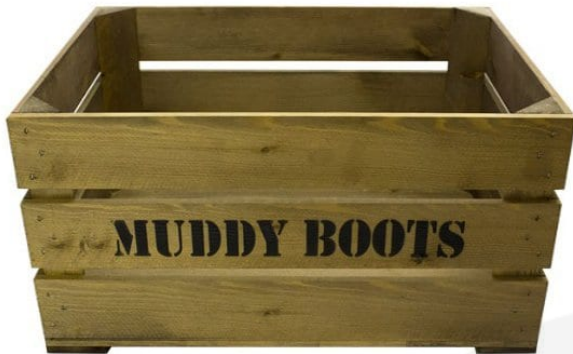

RUSTIC BROWN MUDDY BOOTS CRATE 600X370X250

SKU: CR600370250RB-MB

£50.94 Excl. VAT

- Keeping walkers tidy
- Versatile - use as storage or display
- Solid design - built to last
- Rustic brown - classic look
- Extra large - even greater capacity
- FSC Redwood - great ecological credentials
- Stackable option - for extra stability

GALLERY IMAGES

RUSTIC BROWN MUDDY BOOTS CRATE 600X370X250

The Rustic Brown Muddy Boots Crate 600x370x250 is derived from our [rustic brown crate](#).

The other size is:

- [500mm x 370mm x 260mm](#)

600mm Stacker Crates

Our standard 600mm rustic Brown Muddy Boots crates, like all our crates, are stackable. We do, however, offer an **interlocking** option for a more supported stack. If you are regularly stacking your crates 3+ high then we would certainly recommend this option. You can also add a [set of 4 casters](#) to make any 600mm Muddy Boots crate or 600mm Muddy Boots stacker crate mobile.

Weight	3.25 kg
Dimensions	600 × 370 × 250 mm
Wood	Redwood
Finish	Stained
Colour	Rustic Brown
What it holds	Shoes & Boots