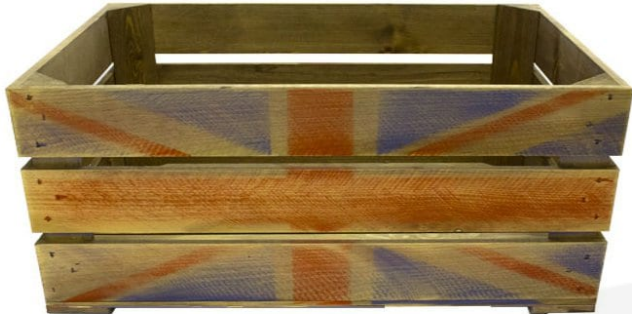

RUSTIC BROWN WEATHERED UNION JACK CRATE 600X370X250

SKU: CR600370250RB-WEJK

£50.94 Excl. VAT

- For all the Pomp and Ceremony
- Weathered Jack - a vintage style
- Solid design - built to last
- Rustic brown - classic look
- Extra large - even greater capacity
- FSC Redwood - great ecological credentials
- Stackable option - for extra stability

GALLERY IMAGES

RUSTIC BROWN WEATHERED UNION JACK CRATE 600X370X250

The Rustic Brown Weathered Union Jack Crate 600x370x250 is derived from our [rustic brown crate](#) with a Union Jack stencilled in red and blue on the side.

The other size is:

- [500mm x 370mm x 260mm](#)

600mm Stacker Crates (or Stacker Jack Crate as we like to call them)

Our standard 600mm rustic Brown Weathered Union Jack crates, like all our crates, are stackable. We do, however, offer an **interlocking** option for a more supported stack. If you are regularly stacking your crates 3+ high then we would certainly recommend this option. You can also add a [set of 4 casters](#) to make any 600mm Weathered Union Jack crate or 600mm Weathered Union stacker Jacker crate mobile.

ADDITIONAL INFORMATION

Weight	3.25 kg
Dimensions	600 × 370 × 260 mm
Wood	Redwood
Colour	Rustic Brown
Finish	Stained, Weathered
What it holds	Pomp & Ceremony