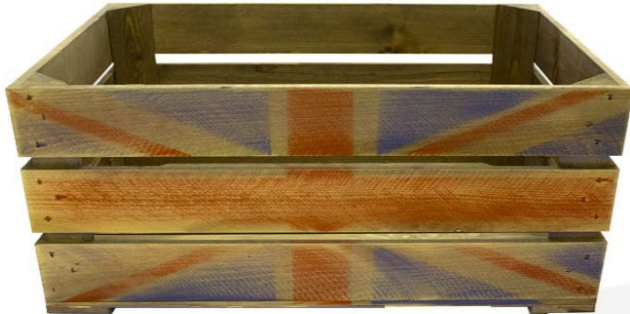

RUSTIC BROWN WEATHERED UNION JACK CRATE 600X370X250

SKU: CR600370250RB-WEJK

£50.94 Excl. VAT

- For all the Pomp and Ceremony
- Weathered Jack - a vintage style
- Solid design - built to last
- Rustic brown - classic look
- Extra large - even greater capacity
- FSC Redwood - great ecological credentials
- Stackable option - for extra stability

GALLERY IMAGES

RUSTIC BROWN WEATHERED UNION JACK CRATE 600X370X250

The Rustic Brown Weathered Union Jack Crate 600x370x250 is derived from our [rustic brown crate](#) with a Union Jack stencilled in red and blue on the side.

The other size is:

- [500mm x 370mm x 260mm](#)

600mm Stacker Crates (or Stacker Jack Crate as we like to call them)

Our standard 600mm rustic Brown Weathered Union Jack crates, like all our crates, are stackable. We do, however, offer an **interlocking** option for a more supported stack. If you are regularly stacking your crates 3+ high then we would certainly recommend this option. You can also add a [set of 4 casters](#) to make any 600mm Weathered Union Jack crate or 600mm Weathered Union stacker Jacker crate mobile.

ADDITIONAL INFORMATION

Weight	3.25 kg
Dimensions	600 × 370 × 260 mm
Wood	Redwood
Colour	Rustic Brown
Finish	Stained, Weathered
What it holds	Pomp & Ceremony