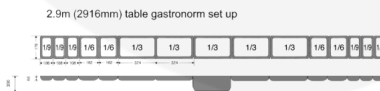

8.5FT RUSTIC AL FRESCO TABLE

SKU: RAFT8.5FT1M-RB-EXTLAC

£2,623.57 Excl. VAT

- 8.5ft length - for larger parties
- Exterior lacquer - perfect for outdoor dining and barbeques
- FSC redwood - great ecological credentials

GALLERY IMAGES

8.5FT RUSTIC AL FRESCO TABLE

Welcome to our classic 8.5ft Rustic Al Fresco Dining Table. The 8.5ft Rustic Al Fresco Table represents the height of sociability. From mid summer outdoor dining to more casual barbecues this table is specifically designed for the social occasion. You would be the host with most with this ultimate party table or simply relax and focus on the socialising with everything at hand.

The Rustic Al Fresco Table is built from solid kiln dried FSC redwood. The table stands at 745mm high and the table top measures 930mm wide and a solid 70mm thick. It is designed to fit standard gastronorms. It is available in 2 further sizes:

An indoor version is available in the form of the [8.5ft Rustic Dining Table](#)

ADDITIONAL INFORMATION

Dimensions	2600 × 930 × 745 mm
Length	2.6m (~8.5ft)
Wood	Redwood
Assembly	Pre-assembled
Colour	Rustic Brown
Finish	Stained, Lacquered
What it holds	Gastronorms