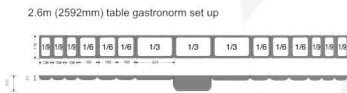

8.5FT RUSTIC AL FRESCO TABLE

SKU: RAFT8.5FT1M-RB-EXTLAC

£2,623.57 Excl. VAT

- 8.5ft length - for larger parties
- Exterior lacquer - perfect for outdoor dining and barbeques
- FSC redwood - great ecological credentials

GALLERY IMAGES

8.5FT RUSTIC AL FRESCO TABLE

Welcome to our classic 8.5ft Rustic Al Fresco Dining Table. The 8.5ft Rustic Al Fresco Table represents the height of sociability. From mid summer outdoor dining to more casual barbecues this table is specifically designed for the social occasion. You would be the host with most with this ultimate party table or simply relax and focus on the socialising with everything at hand.

The Rustic Al Fresco Table is built from solid kiln dried FSC redwood. The table stands at 745mm high and the table top measures 930mm wide and a solid 70mm thick. It is designed to fit standard gastronorms. It is available in 2 further sizes:

An indoor version is available in the form of the [8.5ft Rustic Dining Table](#)

ADDITIONAL INFORMATION

Dimensions	2600 × 930 × 745 mm
Length	2.6m (~8.5ft)
Wood	Redwood
Assembly	Pre-assembled
Colour	Rustic Brown
Finish	Stained, Lacquered
What it holds	Gastronorms