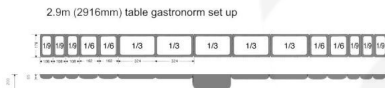

GALLERY IMAGES