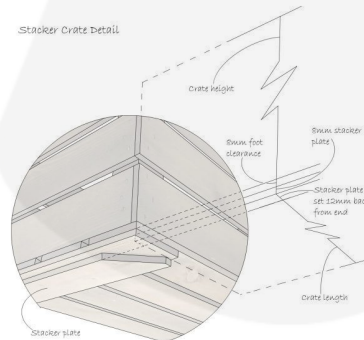

**AMBERLEY GREY COLOUR BURST
 CRATE 600X370X250**

SKU: CR600370250RB-AG

£50.94 Excl. VAT

- Solid design – built to last
- Two tone – Bursting with colour (wide range of colours available)
- Extra large – even greater capacity
- FSC Redwood – great ecological credentials
- Rustic brown external finish – a classic look
- Stackable option – for extra stability

GALLERY IMAGES

Crate 600x370x250

Stacker Crate Detail

AMBERLEY GREY COLOUR BURST CRATE 600X370X250

This Amberley Grey Colour Burst Crate 600x370x250 is available in 2 further sizes* and a wide range of colours. These crates are rustic brown on the outside and bursting with colour inside. You can truly add a blaze of colour to your kitchen, office or bedroom. They have been used as smart storage solutions, book cases, shelves for clothes and even colourful shop displays. With a rustic wooden look to the outside they are literally bursting with colour on the inside.

Colour Burst Displays

Beautiful mobile colour burst crate merchandise displays are available in a selection of configurations in our [Crate Display category](#). You can build your own mobile colour burst displays by purchasing the [Base and Casters](#) and selecting your own combination. For a more classically rustic display you may prefer our [Rustic Brown Crate](#).

ADDITIONAL INFORMATION

Weight	3.25 kg
Dimensions	600 × 370 × 250 mm
Colour	Rustic Brown, Amberley Grey
Wood	Redwood
Range	Colour Burst™
Finish	Painted, Stained
Options & Features	Two Tone