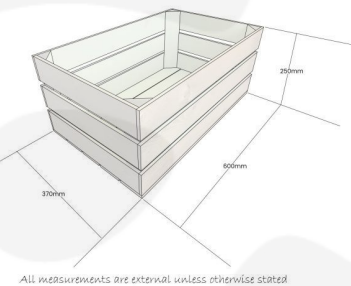

**AMBERLEY GREY COLOUR BURST
 CRATE 600X370X250**

SKU: CR600370250RB-AG

£50.94 Excl. VAT

- Solid design – built to last
- Two tone – Bursting with colour (wide range of colours available)
- Extra large – even greater capacity
- FSC Redwood – great ecological credentials
- Rustic brown external finish – a classic look
- Stackable option – for extra stability

GALLERY IMAGES

Crate 600x370x250

Stacker Crate Detail

AMBERLEY GREY COLOUR BURST CRATE 600X370X250

This Amberley Grey Colour Burst Crate 600x370x250 is available in 2 further sizes* and a wide range of colours. These crates are rustic brown on the outside and bursting with colour inside. You can truly add a blaze of colour to your kitchen, office or bedroom. They have been used as smart storage solutions, book cases, shelves for clothes and even colourful shop displays. With a rustic wooden look to the outside they are literally bursting with colour on the inside.

The other sizes are:

- [Small Amberley Grey - 300mm x 370mm x 250mm](#)
- [Medium Amberley Grey - 500mm x 370mm x 250mm](#)

*Bespoke sizing and colours are available - [contact us](#) for more information

ADDITIONAL INFORMATION

Weight	3.25 kg
Dimensions	600 × 370 × 250 mm
Colour	Rustic Brown, Amberley Grey
Wood	Redwood
Range	Colour Burst™
Finish	Painted, Stained
Options & Features	Two Tone