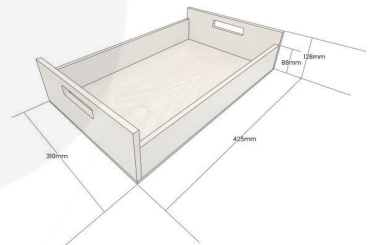

AMBERLEY GREY COLOUR BURST OAK TRAY WITH RAISED INTEGRATED HANDLES 425X310X128

SKU: BXOAKRH425310128NAT-AG
£87.45 Excl. VAT

- Highest quality finish - for high end presentation
- Solid oak - very robust for continuous use
- Colour Burst - eye catching two tone colours
- Lacquered finish - protecting the oak
- Integrated handles - for easy carry

GALLERY IMAGES

Oak Tray with Integrated Raised Handles | 425x310x128

All measurements are external unless otherwise stated

AMBERLEY GREY COLOUR BURST OAK TRAY WITH RAISED INTEGRATED HANDLES 425X310X128

The Amberley Grey Colour Burst Oak Tray with Raised Integrated handles 425x310x128 is high quality stand alone sturdy oak tray. It is also one of a set of two, two tone Amberley Grey trays. The other one is larger and this one sits within it:

[Amberley Grey Colour Burst Oak Tray with Raised Integrated handles 580x360x128](#)

The raised integrated handles allow for an easier carry and less interference with the trays contents.

We build these trays from 12mm sustainable oak so this is not only a beautiful but very robust product. It is beautifully finished in a food grade lacquer on the exterior with a wide range of colours on the inside.

ADDITIONAL INFORMATION

Weight	1.89 kg
Dimensions	425 × 310 × 128 mm
Wood	Oak
Finish	Painted, Lacquered
Range	Colour Burst™
Colour	Amberley Grey
Options & Features	Two Tone
Compartments	1 Compartment