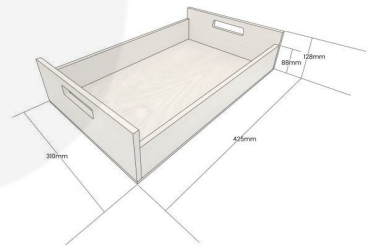

AMBERLEY GREY COLOUR BURST OAK TRAY WITH RAISED INTEGRATED HANDLES 425X310X128

SKU: BXOAKRH425310128NAT-AG

£87.45 Excl. VAT

- Highest quality finish - for high end presentation
- Solid oak - very robust for continuous use
- Colour Burst - eye catching two tone colours
- Lacquered finish - protecting the oak
- Integrated handles - for easy carry

GALLERY IMAGES

Oak Tray with Integrated Raised Handles | 425x310x128

All measurements are external unless otherwise stated

AMBERLEY GREY COLOUR BURST OAK TRAY WITH RAISED INTEGRATED HANDLES 425X310X128

The Amberley Grey Colour Burst Oak Tray with Raised Integrated handles 425x310x128 is high quality stand alone sturdy oak tray. It is also one of a set of two, two tone Amberley Grey trays. The other one is larger and this one sits within it:

[Amberley Grey Colour Burst Oak Tray with Raised Integrated handles 580x360x128](#)

The raised integrated handles allow for an easier carry and less interference with the trays contents.

We build these trays from 12mm sustainable oak so this is not only a beautiful but very robust product. It is beautifully finished in a food grade lacquer on the exterior with a wide range of colours on the inside.

ADDITIONAL INFORMATION

Weight	1.89 kg
Dimensions	425 × 310 × 128 mm
Wood	Oak
Finish	Painted, Lacquered
Range	Colour Burst™
Colour	Amberley Grey
Options & Features	Two Tone
Compartments	1 Compartment