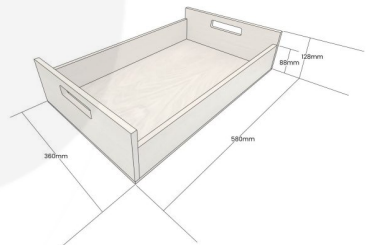

**AMBERLEY GREY COLOUR BURST OAK
TRAY WITH RAISED INTEGRATED
HANDLES 580X360X128**

SKU: B XOAKRH580360128NAT-AG
£131.25 Excl. VAT

- Highest quality finish - for high end presentation
- Solid oak - very robust for continuous use
- Colour Burst - eye catching two tone colours
- Lacquered finish - protecting the oak
- Integrated handles - for easy carry

GALLERY IMAGES