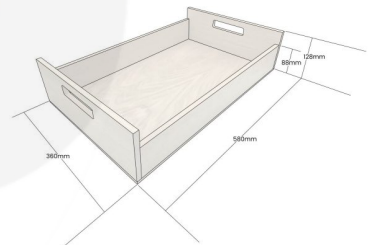

**AMBERLEY GREY COLOUR BURST OAK
TRAY WITH RAISED INTEGRATED
HANDLES 580X360X128**

SKU: B XOAKRH580360128NAT-AG
£131.25 Excl. VAT

- Highest quality finish - for high end presentation
- Solid oak - very robust for continuous use
- Colour Burst - eye catching two tone colours
- Lacquered finish - protecting the oak
- Integrated handles - for easy carry

GALLERY IMAGES