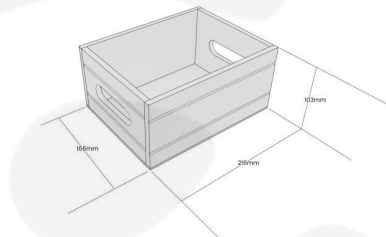

## AMBERLEY GREY CONDIMENT BOX 216X166X103

**SKU:** BXREDH216166103AG

**£13.07 Excl. VAT**

- Multi functional - for condiments & other table accessories
- Range of colours - match your designs
- V-grooved sides & ends - tactile & stylish
- Integrated hand holds - for ease of carrying

### GALLERY IMAGES

Condiment Box 216x166x103

All measurements are external unless otherwise stated

## **AMBERLEY GREY CONDIMENT BOX 216X166X103**

This Painted Amberley Grey Condiment Box 216x166x103 is a very attractive and functional condiment holder. It takes the form of a mini crate with two integrated hand holds on either end. The design includes two parallel V grooves down each side and end. It is available in a range of colours and is a very practical and stylish addition to any table.

The internal dimensions are 216x150x100.

If you prefer something a little more traditional you may like our [Rustic Condiment Box 216x166x103](#)