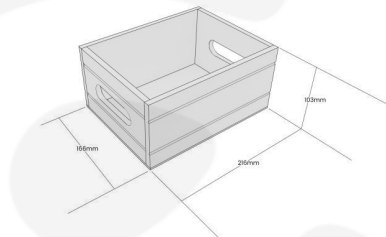

AMBERLEY GREY CONDIMENT BOX 216X166X103

SKU: BXREDH216166103AG

£13.07 Excl. VAT

- Multi functional - for condiments & other table accessories
- Range of colours - match your designs
- V-grooved sides & ends - tactile & stylish
- Integrated hand holds - for ease of carrying

GALLERY IMAGES

Condiment Box 216x166x103

All measurements are external unless otherwise stated

AMBERLEY GREY CONDIMENT BOX 216X166X103

This Painted Amberley Grey Condiment Box 216x166x103 is a very attractive and functional condiment holder. It takes the form of a mini crate with two integrated hand holds on either end. The design includes two parallel V grooves down each side and end. It is available in a range of colours and is a very practical and stylish addition to any table.

The internal dimensions are 216x150x100.

If you prefer something a little more traditional you may like our [Rustic Condiment Box 216x166x103](#)

ADDITIONAL INFORMATION

Weight	0.39 kg
Dimensions	216 × 166 × 103 mm
Colour	Amberley Grey
Wood	Redwood
What it holds	Condiments
Compartments	1 Compartment
Handle	Integrated
Finish	Painted