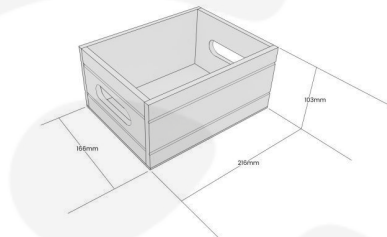

AMBERLEY GREY CONDIMENT BOX 216X166X103

SKU: BXREDH216166103AG

£13.07 Excl. VAT

- Multi functional - for condiments & other table accessories
- Range of colours - match your designs
- V-grooved sides & ends - tactile & stylish
- Integrated hand holds - for ease of carrying

GALLERY IMAGES

Condiment Box 216x166x103

All measurements are external unless otherwise stated

AMBERLEY GREY CONDIMENT BOX 216X166X103

This Painted Amberley Grey Condiment Box 216x166x103 is a very attractive and functional condiment holder. It takes the form of a mini crate with two integrated hand holds on either end. The design includes two parallel V grooves down each side and end. It is available in a range of colours and is a very practical and stylish addition to any table.

The internal dimensions are 216x150x100.

If you prefer something a little more traditional you may like our [Rustic Condiment Box 216x166x103](#)

ADDITIONAL INFORMATION

Weight	0.39 kg
Dimensions	216 × 166 × 103 mm
Colour	Amberley Grey
Wood	Redwood
What it holds	Condiments
Compartments	1 Compartment
Handle	Integrated
Finish	Painted