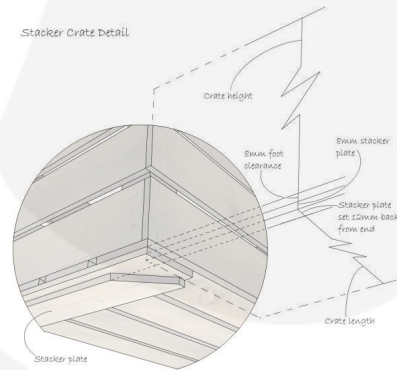

Stacker Crate Detail