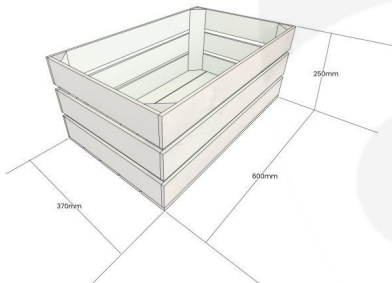

GALLERY IMAGES

Crate 600x370x250