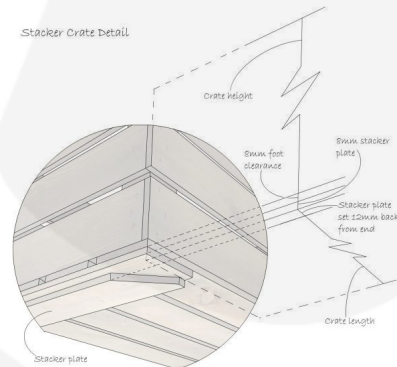

## AMBERLEY GREY CRATE 600X370X250

**SKU:** CRC600370250AG

**£46.08 Excl. VAT**

- Solid design – built to last
- Wide range of colours available - match your style
- Extra large – even greater capacity
- FSC Redwood – great ecological credentials
- Stackable option – for extra stability

### GALLERY IMAGES

Crate 600x370x250

Stacker Crate Detail

## AMBERLEY GREY CRATE 600X370X250

This colourful Amberley Grey painted Crate 600x370x250 is available in a range of colours and 2 further sizes\*. You can add practicality and colourful style to your kitchen, office or bedroom. You can use them as smart storage solutions, book cases, shelves for clothes and even shop displays. With a brilliant colourful look they complement a colourful and jolly design.

## Painted Stacker Crates 600x370x250

Our standard 600x370x250 Amberley Grey Painted Crates, like all our crates, are stackable. We do, however, offer an **interlocking** option for a more supported stack. If you are regularly stacking your crates 3+ high then we would certainly recommend this option.