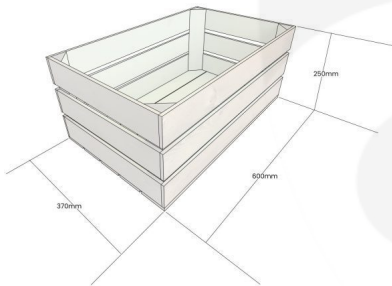

## AMBERLEY GREY CRATE 600X370X250

**SKU:** CRC600370250AG

**£46.08 Excl. VAT**

- Solid design – built to last
- Wide range of colours available - match your style
- Extra large – even greater capacity
- FSC Redwood – great ecological credentials
- Stackable option – for extra stability

### GALLERY IMAGES

Crate 600x370x250

Stacker Crate Detail

## AMBERLEY GREY CRATE 600X370X250

This colourful Amberley Grey painted Crate 600x370x250 is available in a range of colours and 2 further sizes\*. You can add practicality and colourful style to your kitchen, office or bedroom. You can use them as smart storage solutions, book cases, shelves for clothes and even shop displays. With a brilliant colourful look they complement a colourful and jolly design.

The 2 other sizes are:

- [Small Amberley Grey - 300mm x 370mm x 250mm](#)
- [Medium Amberley Grey - 500mm x 370mm x 250mm](#)

\* bespoke sizing is available - [contact us](#) for more information