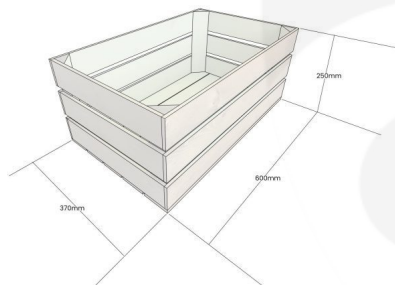

## AMBERLEY GREY CRATE 600X370X250

**SKU:** CRC600370250AG

**£46.08 Excl. VAT**

- Solid design – built to last
- Wide range of colours available - match your style
- Extra large – even greater capacity
- FSC Redwood – great ecological credentials
- Stackable option – for extra stability

### GALLERY IMAGES

Crate 600x370x250

Stacker Crate Detail

## AMBERLEY GREY CRATE 600X370X250

This colourful Amberley Grey painted Crate 600x370x250 is available in a range of colours and 2 further sizes\*. You can add practicality and colourful style to your kitchen, office or bedroom. You can use them as smart storage solutions, book cases, shelves for clothes and even shop displays. With a brilliant colourful look they complement a colourful and jolly design.

The 2 other sizes are:

- [Small Amberley Grey - 300mm x 370mm x 250mm](#)
- [Medium Amberley Grey - 500mm x 370mm x 250mm](#)

\* bespoke sizing is available - [contact us](#) for more information