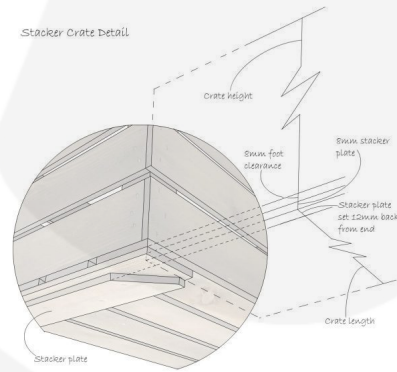

Stacker Crate Detail