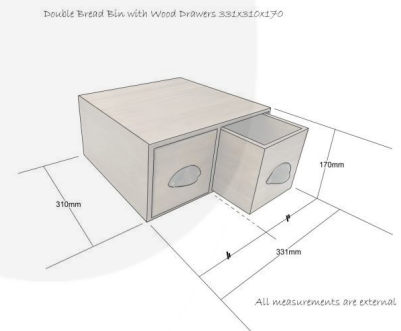

AMBERLEY GREY DOUBLE BREAD BIN WITH WOOD DRAWERS & TICKET HANDLES 335X310X170

SKU: BBPLY335310170AG-BST
£141.38 Excl. VAT

- Double bread bin - great capacity
- Ticket handles - clearly label your contents
- Solid design - for everyday use
- Choice of glorious Cotswold colours - match your style

GALLERY IMAGES

AMBERLEY GREY DOUBLE BREAD BIN WITH WOOD DRAWERS & TICKET HANDLES 335X310X170

The Amberley Grey Painted Double Bread Bin with Wood Drawers & Ticket Handles is part of our Mix & Match Bread Bin range. They are a great way to lighten up your display or kitchen. Don't be fooled by the name these Bread Bins are multipurpose. Why not use them in the office or bedroom to declutter and brighten up the space.

The painted bread bins come in gloriously cheerful range of colours.

ADDITIONAL INFORMATION

Weight	4.7 kg
Dimensions	335 × 310 × 170 mm
Wood	Plywood
Colour	Amberley Grey
Additional Material	Metal
Finish	Painted