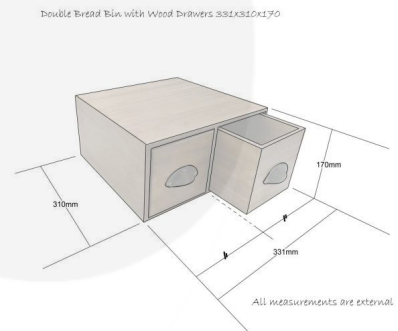

AMBERLEY GREY DOUBLE BREAD BIN WITH WOOD DRAWERS & TICKET HANDLES 335X310X170

SKU: BBPLY335310170AG-BST
£141.38 Excl. VAT

- Double bread bin - great capacity
- Ticket handles - clearly label your contents
- Solid design - for everyday use
- Choice of glorious Cotswold colours - match your style

GALLERY IMAGES

AMBERLEY GREY DOUBLE BREAD BIN WITH WOOD DRAWERS & TICKET HANDLES 335X310X170

The Amberley Grey Painted Double Bread Bin with Wood Drawers & Ticket Handles is part of our Mix & Match Bread Bin range. They are a great way to lighten up your display or kitchen. Don't be fooled by the name these Bread Bins are multipurpose. Why not use them in the office or bedroom to declutter and brighten up the space.

The painted bread bins come in gloriously cheerful range of colours.

ADDITIONAL INFORMATION

Weight	4.7 kg
Dimensions	335 × 310 × 170 mm
Wood	Plywood
Colour	Amberley Grey
Additional Material	Metal
Finish	Painted