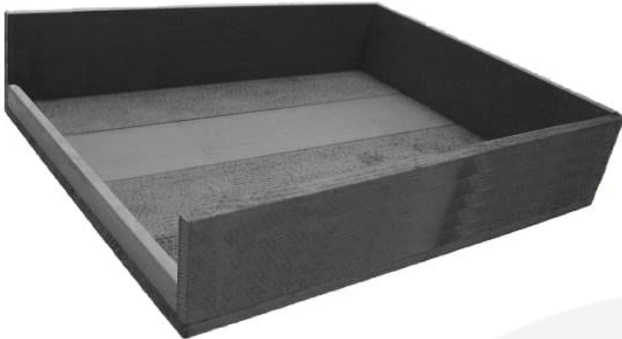

**AMBERLEY GREY DROP SIDE TRAY
 375X290X80**

SKU: BXREDDS37529080AG

£21.44 Excl. VAT

- FSC timber - great ecological credentials
- Stacker option - extra stability when stacking
- Drop side lip - stops contents falling out

AMBERLEY GREY PAINTED DROP SIDE TRAY 375X290X80

Bring some style and colour into your office, home or display counter with this organising/ display system. With a selection beautiful colours this wooden Amberley Grey Painted Drop Side Tray 375x290x80 helps personalise your workspace. They are ideal as a merchandise display, letter tray or general desk tidy. They perform perfectly well sitting flat on your desk top or counter top.

The lip along the drop side is 20mm high. These drop long side trays are made from sustainable timber so you can be sure of their ecological credentials.

ADDITIONAL INFORMATION

Weight	0.75 kg
Dimensions	375 x 290 x 80 mm
Colour	Amberley Grey
Wood	Redwood
Finish	Painted
What it holds	Merchandise, Newspapers, Paperwork
Assembly	Pre-assembled
Compartments	1 Compartment