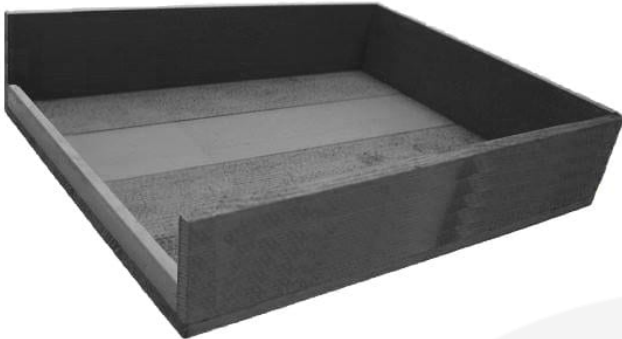

## **AMBERLEY GREY DROP SIDE TRAY 375X290X80**

**SKU:** BXREDDS37529080AG

**£21.44 Excl. VAT**

- FSC timber - great ecological credentials
- Stacker option - extra stability when stacking
- Drop side lip - stops contents falling out

## **AMBERLEY GREY PAINTED DROP SIDE TRAY 375X290X80**

Bring some style and colour into your office, home or display counter with this organising/ display system. With a selection beautiful colours this wooden Amberley Grey Painted Drop Side Tray 375x290x80 helps personalise your workspace. They are ideal as a merchandise display, letter tray or general desk tidy. They perform perfectly well sitting flat on your desk top or counter top.

The lip along the drop side is 20mm high. These drop long side trays are made from sustainable timber so you can be sure of their ecological credentials.

### **ADDITIONAL INFORMATION**

<b>Weight</b>	0.75 kg
<b>Dimensions</b>	375 x 290 x 80 mm
<b>Colour</b>	Amberley Grey
<b>Wood</b>	Redwood
<b>Finish</b>	Painted
<b>What it holds</b>	Merchandise, Newspapers, Paperwork
<b>Assembly</b>	Pre-assembled
<b>Compartments</b>	1 Compartment