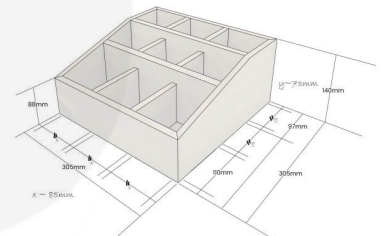

**AMBERLEY GREY PINE 3-TIER 9
COMPARTMENT CUTLERY &
CONDIMENT HOLDER 305X305X140**

SKU: CU9-305305140AG

£67.90 Excl. VAT

- 3 tier 9 compartments - plenty of space
- Wide range of colours - match your style
- Robust design - suitable for everyday use

GALLERY IMAGES

Pine 3-Tier 9 Compartment Holder | 305x305x140

All measurements are external unless otherwise stated

AMBERLEY GREY PINE 3-TIER 9 COMPARTMENT CUTLERY & CONDIMENT HOLDER 305X305X140

This Amberley Grey Painted Pine 3-Tier 9 Compartment Cutlery & Condiment Holder 305x305x140 has tons of space for your sauces, cutlery and other condiments. It is robustly made from 12mm pine.

It is available in a great range of colours..

ADDITIONAL INFORMATION

Dimensions	305 × 305 × 140 mm
Wood	Pine
Compartments	9 Compartments
Colour	Amberley Grey
Finish	Painted