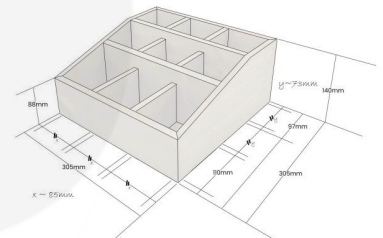

**AMBERLEY GREY PINE 3-TIER 9
COMPARTMENT CUTLERY &
CONDIMENT HOLDER 305X305X140**

SKU: CU9-305305140AG

£67.90 Excl. VAT

- 3 tier 9 compartments - plenty of space
- Wide range of colours - match your style
- Robust design - suitable for everyday use

GALLERY IMAGES

Pine 3-Tier 9 Compartment Holder | 305x305x140

All measurements are external unless otherwise stated

AMBERLEY GREY PINE 3-TIER 9 COMPARTMENT CUTLERY & CONDIMENT HOLDER 305X305X140

This Amberley Grey Painted Pine 3-Tier 9 Compartment Cutlery & Condiment Holder 305x305x140 has tons of space for your sauces, cutlery and other condiments. It is robustly made from 12mm pine.

It is available in a great range of colours..

ADDITIONAL INFORMATION

Dimensions	305 × 305 × 140 mm
Wood	Pine
Compartments	9 Compartments
Colour	Amberley Grey
Finish	Painted