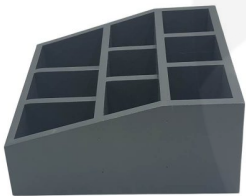

**AMBERLEY GREY PINE 3-TIER 9
COMPARTMENT CUTLERY &
CONDIMENT HOLDER 305X305X140**

SKU: CU9-305305140AG

£67.90 Excl. VAT

- 3 tier 9 compartments - plenty of space
- Wide range of colours - match your style
- Robust design - suitable for everyday use

GALLERY IMAGES

Pine 3-Tier 9 Compartment Holder | 305x305x140

All measurements are external unless otherwise stated

AMBERLEY GREY PINE 3-TIER 9 COMPARTMENT CUTLERY & CONDIMENT HOLDER 305X305X140

This Amberley Grey Painted Pine 3-Tier 9 Compartment Cutlery & Condiment Holder 305x305x140 has tons of space for your sauces, cutlery and other condiments. It is robustly made from 12mm pine.

It is available in a great range of colours..

ADDITIONAL INFORMATION

Dimensions	305 × 305 × 140 mm
Wood	Pine
Compartments	9 Compartments
Colour	Amberley Grey
Finish	Painted