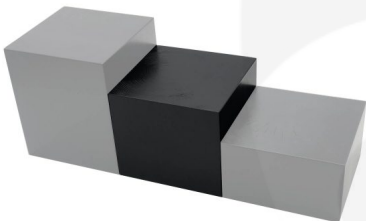

**AMBERLEY GREY PINE BLOCK RISER
140X140X120**

SKU: RBPIN140140120AG

£29.81 Excl. VAT

- Chunky design - very robust
- Range of colours - match your designs
- Part of a set of 3 - customise your display

GALLERY IMAGES

AMBERLEY GREY PINE BLOCK RISER 140X140X120

This Amberley Grey Pine Block Riser 140x140x120 is the middle in a [set of 3 Amberley Grey pine block risers](#). Made in pine and available in a selection of colours these risers are great for displaying merchandise. The other sizes in the set are:

- [Amberley Grey Pine Block Riser 140x140x80](#)
- Amberley Grey Pine Block Riser 140x140x120 (this one)
- [Amberley Grey Pine Block Riser 140x140x160](#)

ADDITIONAL INFORMATION

| | |
|-------------------|--------------------|
| Weight | 1.23 kg |
| Dimensions | 140 × 140 × 120 mm |
| Colour | Amberley Grey |
| Wood | Pine |
| Finish | Painted |