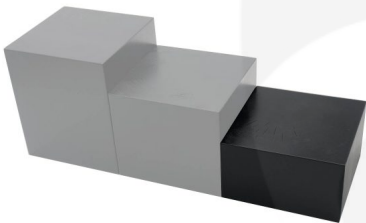

**AMBERLEY GREY PINE BLOCK RISER
140X140X80**

SKU: RBPIN14014080AG

£19.87 Excl. VAT

- Chunky design - very robust
- Range of colours - match your designs
- Part of a set of 3 - customise your display

GALLERY IMAGES

AMBERLEY GREY PINE BLOCK RISER 140X140X80

This Amberley Grey Painted Pine Block Riser 140x140x80 is the lowest in a [set of 3 Amberley Grey pine block risers](#). Made in pine and available in a selection of colours these risers are great for displaying merchandise. The other sizes in the set are:

- Amberley Grey Pine Block Riser 140x140x80 (this one)
- [Amberley Grey Pine Block Riser 140x140x120](#)
- [Amberley Grey Pine Block Riser 140x140x160](#)

ADDITIONAL INFORMATION

Weight	0.82 kg
Dimensions	140 × 140 × 80 mm
Colour	Amberley Grey
Wood	Pine
Finish	Painted