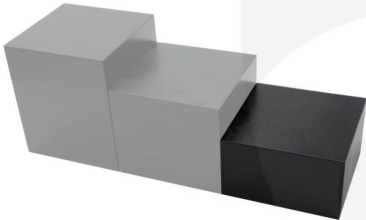

**AMBERLEY GREY PINE BLOCK RISER  
140X140X80**

**SKU:** RBPIN14014080AG

**£19.87 Excl. VAT**

- Chunky design - very robust
- Range of colours - match your designs
- Part of a set of 3 - customise your display

## AMBERLEY GREY PINE BLOCK RISER 140X140X80

This Amberley Grey Painted Pine Block Riser 140x140x80 is the lowest in a [set of 3 Amberley Grey pine block risers](#). Made in pine and available in a selection of colours these risers are great for displaying merchandise. The other sizes in the set are:

- Amberley Grey Pine Block Riser 140x140x80 (this one)
- [Amberley Grey Pine Block Riser 140x140x120](#)
- [Amberley Grey Pine Block Riser 140x140x160](#)

### ADDITIONAL INFORMATION

<b>Weight</b>	0.82 kg
<b>Dimensions</b>	140 × 140 × 80 mm
<b>Colour</b>	Amberley Grey
<b>Wood</b>	Pine
<b>Finish</b>	Painted