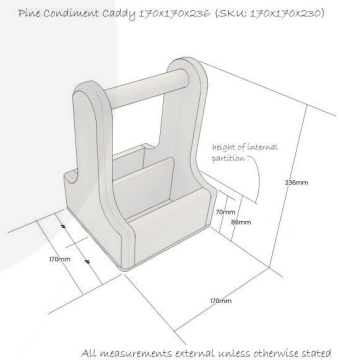

AMBERLEY GREY PINE CONDIMENT CADDY 170X170X230

SKU: CUPIN170170230AG

£24.54 Excl. VAT

- Robust design - hardy for frequent use
- Middle partition - greater secured contents
- Sustainable pine - ecological credentials
- Chunky 25mm handle - for even greater ease of use & comfort
- Range of Colours - match your designs
- Indoor or outdoor use - versatile to your needs

GALLERY IMAGES

AMBERLEY GREY PINE CONDIMENT CADDY 170X170X230

The Amberley Grey Painted Pine Condiment Caddy 170x170x230 is ideal for restaurants, cafes and pubs. It is invaluable for the table service of condiments, sauces and cutlery.

It is also known as a table caddy or bar caddy. We have robustly designed the caddy for frequent use from 18mm pine (It has a ply base). It has a 25mm diameter handle for greater ease of use and comfort. We recess the handle into the pine for greater strength. The depth of well is 65mm.

It has a middle partition to hold contents more securely whilst carrying. It's great for both indoor and outdoor use.

[See our full range of caddies here](#)

ADDITIONAL INFORMATION

Weight	0.9 kg
Dimensions	170 × 170 × 230 mm
Wood	Pine, Plywood
Colour	Amberley Grey
Options & Features	Customisable
Handle	Integrated
Finish	Painted