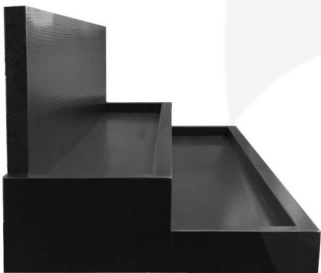

AMBERLEY GREY PINE WECK JAR DISPLAY STAND 840X265X220

SKU: DSPIN840265220AG

£160.97 Excl. VAT

- Solid Pine - robust for everyday use
- Great range of colours - match your design
- Tiered display - great for presentation

GALLERY IMAGES

AMBERLEY GREY PINE WECK JAR DISPLAY STAND 840X265X220

This Amberley Grey Painted Pine Weck Jar Display Stand 840x265x220 is available in a range of great colours. It is ideal for creating a bright breakfast buffet.

[Browse here for our full range of food & beverage display risers](#)

ADDITIONAL INFORMATION

Dimensions	840 × 265 × 220 mm
Colour	Amberley Grey
Wood	Pine
Finish	Painted