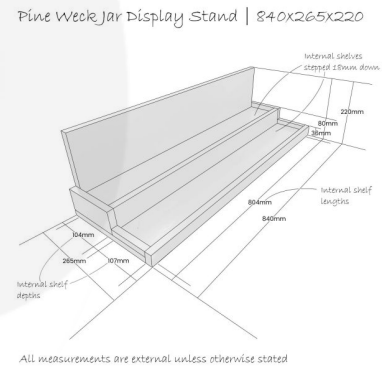

## AMBERLEY GREY PINE WECK JAR DISPLAY STAND 840X265X220

**SKU:** DSPIN840265220AG

**£160.97 Excl. VAT**

- Solid Pine - robust for everyday use
- Great range of colours - match your design
- Tiered display - great for presentation

### GALLERY IMAGES

## AMBERLEY GREY PINE WECK JAR DISPLAY STAND 840X265X220

This Amberley Grey Painted Pine Weck Jar Display Stand 840x265x220 is available in a range of great colours. It is ideal for creating a bright breakfast buffet.

### ADDITIONAL INFORMATION

<b>Dimensions</b>	840 × 265 × 220 mm
<b>Colour</b>	Amberley Grey
<b>Wood</b>	Pine
<b>Finish</b>	Painted