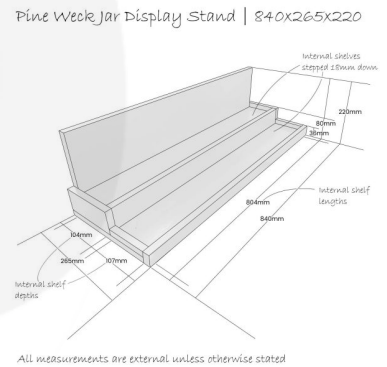

AMBERLEY GREY PINE WECK JAR DISPLAY STAND 840X265X220

SKU: DSPIN840265220AG

£160.97 Excl. VAT

- Solid Pine - robust for everyday use
- Great range of colours - match your design
- Tiered display - great for presentation

GALLERY IMAGES

AMBERLEY GREY PINE WECK JAR DISPLAY STAND 840X265X220

This Amberley Grey Painted Pine Weck Jar Display Stand 840x265x220 is available in a range of great colours. It is ideal for creating a bright breakfast buffet.

[Browse here for our full range of food & beverage display risers](#)

ADDITIONAL INFORMATION

Dimensions	840 × 265 × 220 mm
Colour	Amberley Grey
Wood	Pine
Finish	Painted