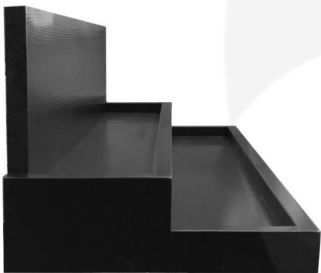

## AMBERLEY GREY PINE WECK JAR DISPLAY STAND 840X265X220

**SKU:** DSPIN840265220AG

**£160.97 Excl. VAT**

- Solid Pine - robust for everyday use
- Great range of colours - match your design
- Tiered display - great for presentation

## AMBERLEY GREY PINE WECK JAR DISPLAY STAND 840X265X220

This Amberley Grey Painted Pine Weck Jar Display Stand 840x265x220 is available in a range of great colours. It is ideal for creating a bright breakfast buffet.

### ADDITIONAL INFORMATION

<b>Dimensions</b>	840 × 265 × 220 mm
<b>Colour</b>	Amberley Grey
<b>Wood</b>	Pine
<b>Finish</b>	Painted