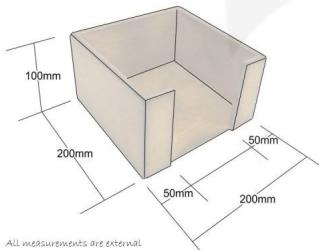

AMBERLEY GREY PLY NAPKIN HOLDER 200X200X100

SKU: NHPLY200200100AG

£24.60 Excl. VAT

- 100mm tall - very easy access
- Selection of colour - match your colour scheme

GALLERY IMAGES

napkin dispenser 200x200x100

AMBERLEY GREY PLY NAPKIN HOLDER 200X200X100

The Amberley Grey Painted Ply Napkin Holder 200x200x100 is suitable for 180mm square napkins.

The access slot is 100mm wide providing ease of access

The napkin holder is available in a selection of classic colours to match your designs.

ADDITIONAL INFORMATION

Dimensions	200 × 200 × 100 mm
Colour	Amberley Grey
Wood	Plywood
Napkin Space	182 x 182
What it holds	Napkins