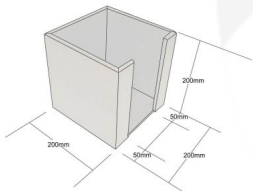

AMBERLEY GREY PLY NAPKIN HOLDER 200X200X200

SKU: NHPLY200200200AG

£26.74 Excl. VAT

- 200mm tall - great capacity
- Selection of colours - match your scheme

GALLERY IMAGES

Napkin Holder | 200x200x200

All measurements are external unless otherwise stated

AMBERLEY GREY PLY NAPKIN HOLDER 200X200X200

The Amberley Grey Painted Ply Napkin Holder 200x200x200 is suitable for 180mm square napkins.

The access slot is 100mm wide allowing easy access.

The napkin holder is available in a great range of colours to match your designs. If you prefer something a little more rustic then you may like the [Rustic Ply Napkin Holder 200x200x200](#)

ADDITIONAL INFORMATION

Weight	1.05 kg
Dimensions	200 × 200 × 200 mm
Colour	Amberley Grey
Wood	Plywood
Napkin Space	182 x 182
Finish	Painted
What it holds	Napkins