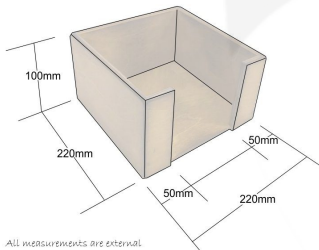

AMBERLEY GREY PLY NAPKIN HOLDER 220X220X100

SKU: NHPLY220220100AG

£26.68 Excl. VAT

- 100mm tall - very easy access
- Sustainable birch ply - great ecological credentials

GALLERY IMAGES

napkin dispenser 220x220x100

AMBERLEY GREY PLY NAPKIN HOLDER 220X220X100

The Amberley Grey Painted Ply Napkin Holder 220x220x100 is suitable for 200mm square napkins.

The access slot is 120mm wide providing ease of access

The napkin holder is available in a selection of classic colours to match your designs.

ADDITIONAL INFORMATION

Dimensions	220 x 220 x 100 mm
Colour	Amberley Grey
Wood	Plywood
Napkin Space	202 x 202
Compartments	1 Compartment
What it holds	Napkins
Finish	Painted