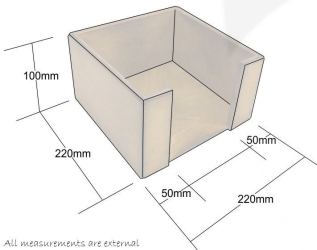

AMBERLEY GREY PLY NAPKIN HOLDER 220X220X100

SKU: NHPLY220220100AG

£26.68 Excl. VAT

- 100mm tall - very easy access
- Sustainable birch ply - great ecological credentials

GALLERY IMAGES

napkin dispenser 220x220x100

AMBERLEY GREY PLY NAPKIN HOLDER 220X220X100

The Amberley Grey Painted Ply Napkin Holder 220x220x100 is suitable for 200mm square napkins.

The access slot is 120mm wide providing ease of access

The napkin holder is available in a selection of classic colours to match your designs.

ADDITIONAL INFORMATION

| | |
|----------------------|--------------------|
| Dimensions | 220 x 220 x 100 mm |
| Colour | Amberley Grey |
| Wood | Plywood |
| Napkin Space | 202 x 202 |
| Compartments | 1 Compartment |
| What it holds | Napkins |
| Finish | Painted |