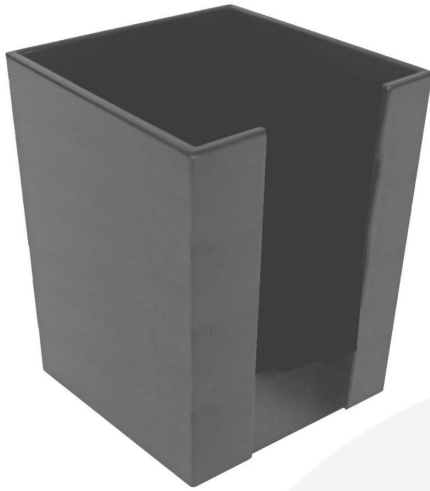

## AMBERLEY GREY PLY NAPKIN HOLDER 220X220X200

**SKU:** NHPLY220220200AG

**£28.90 Excl. VAT**

- 200mm tall - great capacity
- Selection of colours - match your scheme

### GALLERY IMAGES

Napkin Holder | 220x220x200

All measurements are external unless otherwise stated

## AMBERLEY GREY PLY NAPKIN HOLDER 220X220X200

The Amberley Grey Painted Ply Napkin Holder 220x220x200 is suitable for 200mm square napkins.

The access slot is 120mm wide allowing easy access.

The napkin holder is available in a great range of colours to match your designs.

### ADDITIONAL INFORMATION

<b>Dimensions</b>	220 x 220 x 200 mm
<b>Colour</b>	Amberley Grey
<b>Wood</b>	Plywood
<b>Napkin Space</b>	202 x 202
<b>Compartments</b>	1 Compartment
<b>What it holds</b>	Napkins
<b>Finish</b>	Painted