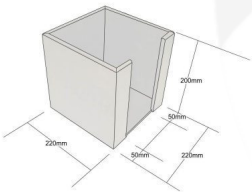

## AMBERLEY GREY PLY NAPKIN HOLDER 220X220X200

**SKU:** NHPLY220220200AG

**£28.90 Excl. VAT**

- 200mm tall - great capacity
- Selection of colours - match your scheme

### GALLERY IMAGES

Napkin Holder | 220x220x200

All measurements are external unless otherwise stated

## AMBERLEY GREY PLY NAPKIN HOLDER 220X220X200

The Amberley Grey Painted Ply Napkin Holder 220x220x200 is suitable for 200mm square napkins.

The access slot is 120mm wide allowing easy access.

The napkin holder is available in a great range of colours to match your designs.

### ADDITIONAL INFORMATION

<b>Dimensions</b>	220 x 220 x 200 mm
<b>Colour</b>	Amberley Grey
<b>Wood</b>	Plywood
<b>Napkin Space</b>	202 x 202
<b>Compartments</b>	1 Compartment
<b>What it holds</b>	Napkins
<b>Finish</b>	Painted