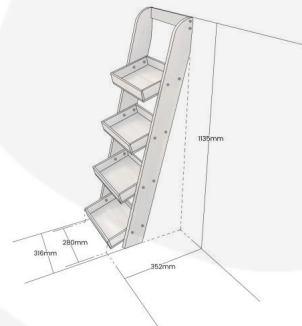

## AMBERLEY GREY SLIM 4-TIER SLANTED TRAY WALL LADDER DISPLAY STAND 316X352X1135

**SKU:** DSLN-3163521135AG

**£146.63 Excl. VAT**

- Against the wall or free standing - versatile
- Great range of colours - choose your style
- Robust build - for everyday use
- Slim design - perfect for filling space
- Slanted trays - maximising footprint

### GALLERY IMAGES

4-tier Slanted Tray Wall Ladder Display Stand 316x352x1135

All measurements are external unless otherwise stated

## **AMBERLEY GREY SLIM 4-TIER SLANTED TRAY WALL LADDER DISPLAY STAND 316X352X1135**

This Amberley Grey Slim 4-tier slanted tray wall ladder display stand offers style and functionality. It is great for the home and ideal as a retail display stand.

In the home its slim design ideally lends itself for those smaller spaces, corners, and narrow hallways.

In a retail environment it maximises use of invaluable floor space. The angled box trays offer optimum display viewing. Furthermore 2 of these rustic wall ladder display stands placed back to back offer a great free standing option.