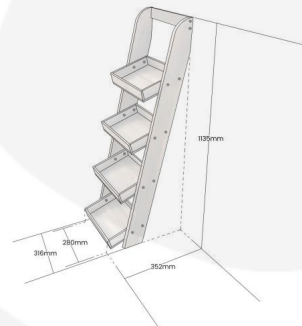

AMBERLEY GREY SLIM 4-TIER SLANTED TRAY WALL LADDER DISPLAY STAND 316X352X1135

SKU: DSLN-3163521135AG

£146.63 Excl. VAT

- Against the wall or free standing - versatile
- Great range of colours - choose your style
- Robust build - for everyday use
- Slim design - perfect for filling space
- Slanted trays - maximising footprint

GALLERY IMAGES

4-tier Slanted Tray Wall Ladder Display Stand 316x352x1135

All measurements are external unless otherwise stated

AMBERLEY GREY SLIM 4-TIER SLANTED TRAY WALL LADDER DISPLAY STAND 316X352X1135

This Amberley Grey Slim 4-tier slanted tray wall ladder display stand offers style and functionality. It is great for the home and ideal as a retail display stand.

The frame is made from solid pine which supports 4 of our [rustic boxes 280x210x53](#). This unique versatile design offers strength and durability with the classic look and feel of wood. It comes in a great range of colours.

If you prefer something a little more rustic then may like the [Rustic Slim 4-Tier Slanted Tray Wall Ladder Display Stand 316x352x1135](#)

ADDITIONAL INFORMATION

Dimensions	316 × 352 × 1135 mm
Assembly	Pre-assembled, Self Assembly (Flat Pack)
Mobility	Static
Number of Tiers	4-Tiers
Wood	Pine, Redwood
Colour	Amberley Grey
What it holds	Kitchen Fare, Merchandise
Location	Floor Standing, On the Wall
Compartments	4 Compartments
Finish	Painted