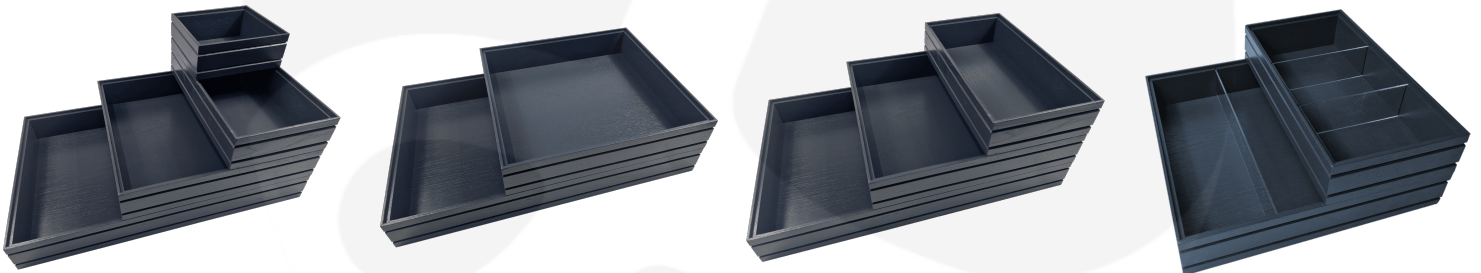

**BURFORD RIB BOX B1/1 80MM
AMBERLEY GREY**

SKU: BOR-B1/1-80-AG

£108.84 Excl. VAT

- Highest quality finish - for high end presentation
- Part of the Modular Hospitality Trolley System
- Stackable - ideal for display
- Solid oak - very robust for continuous use
- Ribbed finish - for a look with character

GALLERY IMAGES

B1/1 RIBBED AMBERLEY GREY OAK TROLLEY STACKER BOX 636X398X80

The B1/1 Ribbed Lacquered Amberley Grey Oak Trolley Stacker Box 636x398x80 is high quality stand alone ribbed oak box. Built from 12mm sustainable oak, this is not only a beautiful but very robust product. It is beautifully finished in a food grade lacquer with a double ribbed stylish design.

There is an optional B1/1 Box Lid available. Made from clear acrylic it offers the contents protection and maintains its display functionality.

This box is part of the [Modular Hospitality Trolley System](#) and is stackable within the range. The range includes

These lacquered boxes are also available in a painted black range.

ADDITIONAL INFORMATION

Dimensions	636 × 398 × 80 mm
Wood	Oak
Finish	Lacquered
Buffet Size	B1/1 (∝ GN1/1)
Handle	None
Compartments	1 Compartment
Options & Features	Ribbed Styling
Colour	Amberley Grey