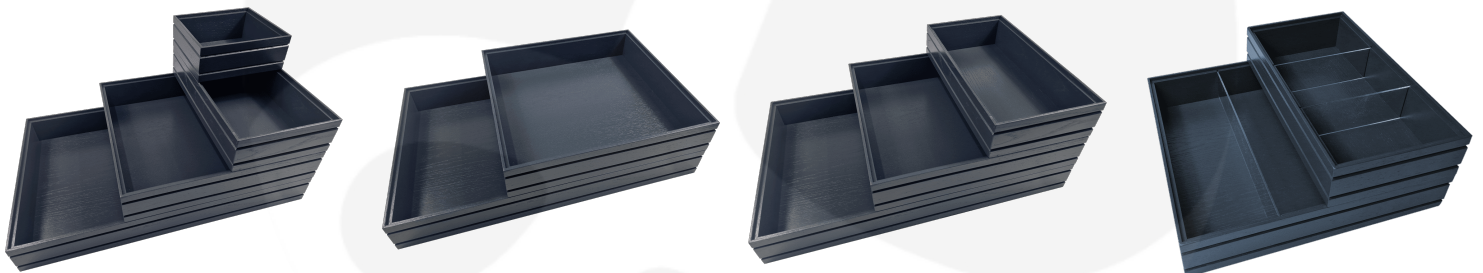

**BURFORD RIB BOX B1/1 80MM
AMBERLEY GREY**

SKU: BOR-B1/1-80-AG

£108.84 Excl. VAT

- Highest quality finish - for high end presentation
- Part of the Modular Hospitality Trolley System
- Stackable - ideal for display
- Solid oak - very robust for continuous use
- Ribbed finish - for a look with character

GALLERY IMAGES

B1/1 RIBBED AMBERLEY GREY OAK TROLLEY STACKER BOX 636X398X80

The B1/1 Ribbed Lacquered Amberley Grey Oak Trolley Stacker Box 636x398x80 is high quality stand alone ribbed oak box. Built from 12mm sustainable oak, this is not only a beautiful but very robust product. It is beautifully finished in a food grade lacquer with a double ribbed stylish design.

There is an optional B1/1 Box Lid available. Made from clear acrylic it offers the contents protection and maintains its display functionality.

This box is part of the [Modular Hospitality Trolley System](#) and is stackable within the range. The range includes

These lacquered boxes are also available in a painted black range.

ADDITIONAL INFORMATION

Dimensions	636 × 398 × 80 mm
Wood	Oak
Finish	Lacquered
Buffet Size	B1/1 (∝ GN1/1)
Handle	None
Compartments	1 Compartment
Options & Features	Ribbed Styling
Colour	Amberley Grey