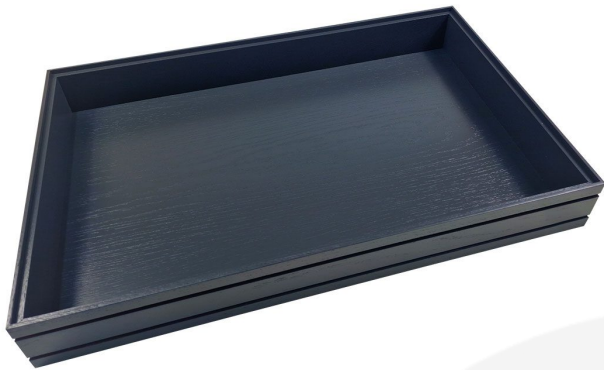

**BURFORD RIB BOX B1/1 80MM
AMBERLEY GREY**

SKU: BOR-B1/1-80-AG

£108.84 Excl. VAT

- Highest quality finish - for high end presentation
- Part of the Modular Hospitality Trolley System
- Stackable - ideal for display
- Solid oak - very robust for continuous use
- Ribbed finish - for a look with character

GALLERY IMAGES

B1/1 RIBBED AMBERLEY GREY OAK TROLLEY STACKER BOX 636X398X80

The B1/1 Ribbed Lacquered Amberley Grey Oak Trolley Stacker Box 636x398x80 is high quality stand alone ribbed oak box. Built from 12mm sustainable oak, this is not only a beautiful but very robust product. It is beautifully finished in a food grade lacquer with a double ribbed stylish design.

There is an optional B1/1 Box Lid available. Made from clear acrylic it offers the contents protection and maintains its display functionality.

This box is part of the [Modular Hospitality Trolley System](#) and is stackable within the range. The range includes

These lacquered boxes are also available in a painted black range.

ADDITIONAL INFORMATION

Dimensions	636 × 398 × 80 mm
Wood	Oak
Finish	Lacquered
Buffet Size	B1/1 (∝ GN1/1)
Handle	None
Compartments	1 Compartment
Options & Features	Ribbed Styling
Colour	Amberley Grey