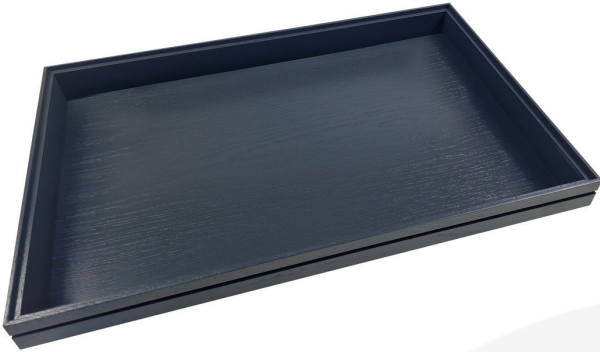

BURFORD RIB BOX B1/1 40MM AMBERLEY GREY

SKU: BOR-B1/1-40-AG

£92.50 Excl. VAT

- Highest quality finish - for high end presentation
- Part of the Modular Hospitality Trolley System
- Stackable - ideal for display
- Solid oak - very robust for continuous use
- Ribbed finish - for a look with character

B1/1 RIBBED AMBERLEY GREY OAK TROLLEY STACKER TRAY 636X398X40

The B1/1 Ribbed Amberley Grey Oak Trolley Stacker Tray 636x398x40 is high quality stand alone ribbed oak tray. Built from 12mm sustainable oak, this is not only a beautiful but very robust product. It is beautifully finished in classic black with a ribbed stylish design.

There is an optional [B1/1 Lid](#) available. Made from clear acrylic it offers the contents protection and maintains its display functionality.

This box is part of the [Modular Hospitality Trolley System](#) and is stackable within the range.

These lacquered boxes are available in Natural, Amberley Grey, Dark Brown and Black.

ADDITIONAL INFORMATION

Dimensions	636 × 398 × 40 mm
Wood	Oak
Colour	Amberley Grey
Options & Features	Ribbed Styling
Compartments	1 Compartment
Finish	Painted