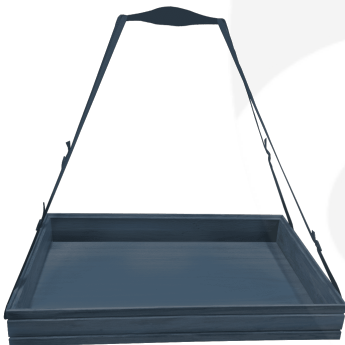

**BURFORD RIB HANDLE TRAY B1/1
80MM USHERETTE AMBERLEY GREY**

SKU: BORH-B1/1-80-USH-AG

£159.94 Excl. VAT

- Highest quality finish - for high end presentation
 - Adjustable straps - to fit all sizes
 - Part of the Modular Hospitality Trolley System
 - Stackable - easy storage
 - Solid oak - very robust for continuous use
 - Ribbed finish - for a look with character
-

GALLERY IMAGES

B1/1 RIBBED AMBERLEY GREY OAK USHERETTE TRAY 636X396X80

The B1/1 Ribbed Amberley Grey Oak Usherette Tray 636x396x80 is high quality stand alone ribbed Usherette Tray. We manufacture the tray from 13mm sustainable oak so this is not only a beautiful but very robust product. It is beautifully finished in classic amberley grey oak with a double ribbed stylish design. Easy to adjust straps allow for a comfortable fit for all sizes.

There is an optional B1/1 Box Lid available. Made from clear acrylic it offers the contents protection and maintains its display functionality. These lids can be bespoke as shown in the image such that they can be used to hold different types of product.

This wooden B1/1 Usherette Tray is part of the [Modular Hospitality Trolley System](#) so it works very well with a wider range.

ADDITIONAL INFORMATION

Weight	2.85 kg
Dimensions	636 × 396 × 80 mm
Wood	Oak
Colour	Black
Options & Features	Adjustable Straps, Ribbed Styling
Compartments	1 Compartment
Finish	Painted
Additional Material	Fabric Strap