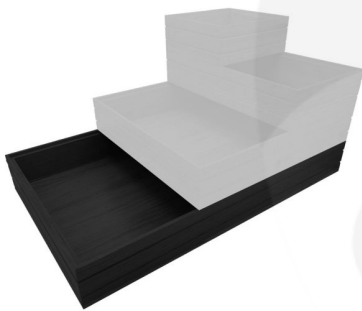

BURFORD RIB BOX B1/1 80MM BLACK

SKU: BOR-B1/1-80-BK

£115.37 Excl. VAT

- Highest quality finish - for high end presentation
- Part of the Modular Hospitality Trolley System
- Stackable - ideal for display
- Solid oak - very robust for continuous use
- Ribbed finish - for a look with character

GALLERY IMAGES

B1/1 RIBBED BLACK OAK TROLLEY STACKER BOX 636X398X80

The B1/1 Ribbed Black Oak Trolley Stacker Box 635x398x80 is high quality stand alone ribbed oak box. Built from 12mm sustainable oak, this is not only a beautiful but very robust product. It is beautifully finished in classic black with a double ribbed stylish design.

There is an optional B1/1 Box Lid available. Made from clear acrylic it offers the contents protection and maintains its display functionality.

This box is part of the [Modular Hospitality Trolley System](#) and is stackable within the range. The range includes

- [B1/6 Ribbed Black Oak Box 212x199x80](#)
- [B1/3 Ribbed Black Oak Partitioned Box 398x212x80](#)
- [B1/3 Ribbed Black Oak Box 398x212x80](#)
- [B2/3 Ribbed Black Oak Box 424x398x80](#)
- B1/1 Ribbed Black Oak Box 636x398x80 (this one)