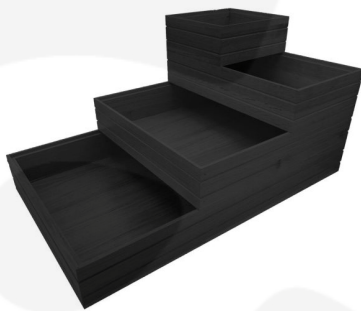

BURFORD RIB BOX B1/1 80MM BLACK

SKU: BOR-B1/1-80-BK

£115.37 Excl. VAT

- Highest quality finish - for high end presentation
- Part of the Modular Hospitality Trolley System
- Stackable - ideal for display
- Solid oak - very robust for continuous use
- Ribbed finish - for a look with character

GALLERY IMAGES

B1/1 RIBBED BLACK OAK TROLLEY STACKER BOX 636X398X80

The B1/1 Ribbed Black Oak Trolley Stacker Box 635x398x80 is high quality stand alone ribbed oak box. Built from 12mm sustainable oak, this is not only a beautiful but very robust product. It is beautifully finished in classic black with a double ribbed stylish design.

There is an optional B1/1 Box Lid available. Made from clear acrylic it offers the contents protection and maintains its display functionality.

This box is part of the [Modular Hospitality Trolley System](#) and is stackable within the range. The range includes

- [B1/6 Ribbed Black Oak Box 212x199x80](#)
- [B1/3 Ribbed Black Oak Partitioned Box 398x212x80](#)
- [B1/3 Ribbed Black Oak Box 398x212x80](#)
- [B2/3 Ribbed Black Oak Box 424x398x80](#)
- B1/1 Ribbed Black Oak Box 636x398x80 (this one)