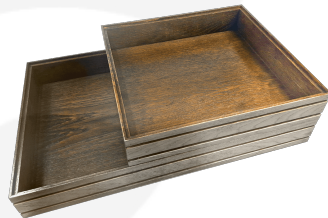

BURFORD RIB BOX B1/1 80MM DARK BROWN

SKU: BOR-B1/1-80-DB

£108.84 Excl. VAT

- Highest quality finish - for high end presentation
- Part of the Modular Hospitality Trolley System
- Stackable - ideal for display
- Solid oak - very robust for continuous use
- Ribbed finish - for a look with character

GALLERY IMAGES

B1/1 Ribbed Oak Trolley Stackable box | 635x398x80

All measurements are external unless otherwise stated

B1/1 RIBBED DARK BROWN OAK TROLLEY STACKER BOX 636X398X80

The B1/1 Ribbed Lacquered Dark Brown Oak Trolley Stacker Box 636x398x80 is high quality stand alone ribbed oak box. Built from 12mm sustainable oak, this is not only a beautiful but very robust product. It is beautifully finished in a food grade lacquer with a double ribbed stylish design.

There is an optional B1/1 Box Lid available. Made from clear acrylic it offers the contents protection and maintains its display functionality.

This box is part of the [Modular Hospitality Trolley System](#) and is stackable within the range. The range includes

These lacquered boxes are also available in a painted black range.

ADDITIONAL INFORMATION

Dimensions	636 × 398 × 80 mm
Wood	Oak
Finish	Lacquered
Buffet Size	B1/1 (∞ GN1/1)
Handle	None
Compartments	1 Compartment
Options & Features	Ribbed Styling
Colour	Dark Brown