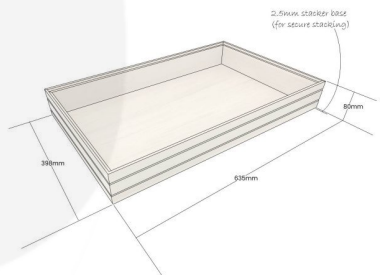

BURFORD RIB BOX B1/1 80MM DARK BROWN

SKU: BOR-B1/1-80-DB

£108.84 Excl. VAT

- Highest quality finish - for high end presentation
- Part of the Modular Hospitality Trolley System
- Stackable - ideal for display
- Solid oak - very robust for continuous use
- Ribbed finish - for a look with character

GALLERY IMAGES

B1/1 Ribbed Oak Trolley Stackable box | 635x398x80

All measurements are external unless otherwise stated

B1/1 RIBBED DARK BROWN OAK TROLLEY STACKER BOX 636X398X80

The B1/1 Ribbed Lacquered Dark Brown Oak Trolley Stacker Box 636x398x80 is high quality stand alone ribbed oak box. Built from 12mm sustainable oak, this is not only a beautiful but very robust product. It is beautifully finished in a food grade lacquer with a double ribbed stylish design.

There is an optional B1/1 Box Lid available. Made from clear acrylic it offers the contents protection and maintains its display functionality.

This box is part of the [Modular Hospitality Trolley System](#) and is stackable within the range. The range includes

These lacquered boxes are also available in a painted black range.

ADDITIONAL INFORMATION

Dimensions	636 × 398 × 80 mm
Wood	Oak
Finish	Lacquered
Buffet Size	B1/1 (∞ GN1/1)
Handle	None
Compartments	1 Compartment
Options & Features	Ribbed Styling
Colour	Dark Brown