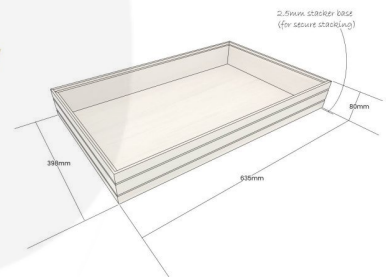

BURFORD RIB BOX B1/1 80MM NATURAL

SKU: BOR-B1/1-80-NA

£108.84 Excl. VAT

- Highest quality finish - for high end presentation
- Part of the Modular Hospitality Trolley System
- Stackable - ideal for display
- Solid oak - very robust for continuous use
- Ribbed finish - for a look with character

GALLERY IMAGES

B1/1 Ribbed Oak Trolley Stacker box | 635x398x80

All measurements are external unless otherwise stated

B1/1 RIBBED NATURAL OAK TROLLEY STACKER BOX 636X398X80

The B1/1 Ribbed Lacquered Natural Oak Trolley Stacker Box 636x398x80 is high quality stand alone ribbed oak box. Built from 12mm sustainable oak, this is not only a beautiful but very robust product. It is beautifully finished in a food grade lacquer with a double ribbed stylish design.

There is an optional B1/1 Box Lid available. Made from clear acrylic it offers the contents protection and maintains its display functionality.

This box is part of the [Modular Hospitality Trolley System](#) and is stackable within the range. The range includes

- [B1/6 Ribbed Lacquered Oak Box 212x199x80](#)
- [B1/3 Ribbed Lacquered Oak Partitioned Box 398x212x80](#)
- [B1/3 Ribbed Lacquered Oak Box 398x212x80](#)
- [B2/3 Ribbed Lacquered Oak Box 424x398x80](#)
- B1/1 Ribbed Lacquered Oak Box 636x398x80 (this one)