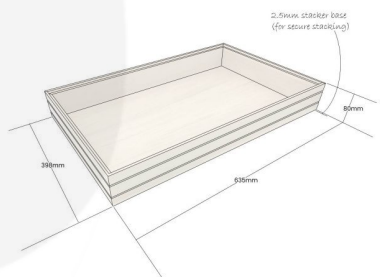

BURFORD RIB BOX B1/1 80MM NATURAL

SKU: BOR-B1/1-80-NA

£108.84 Excl. VAT

- Highest quality finish - for high end presentation
- Part of the Modular Hospitality Trolley System
- Stackable - ideal for display
- Solid oak - very robust for continuous use
- Ribbed finish - for a look with character

GALLERY IMAGES

B1/1 Ribbed Oak Trolley Stackable box | 635x398x80

All measurements are external unless otherwise stated

B1/1 RIBBED NATURAL OAK TROLLEY STACKER BOX 636X398X80

The B1/1 Ribbed Lacquered Natural Oak Trolley Stacker Box 636x398x80 is high quality stand alone ribbed oak box. Built from 12mm sustainable oak, this is not only a beautiful but very robust product. It is beautifully finished in a food grade lacquer with a double ribbed stylish design.

There is an optional B1/1 Box Lid available. Made from clear acrylic it offers the contents protection and maintains its display functionality.

This box is part of the [Modular Hospitality Trolley System](#) and is stackable within the range. The range includes

- [B1/6 Ribbed Lacquered Oak Box 212x199x80](#)
- [B1/3 Ribbed Lacquered Oak Partitioned Box 398x212x80](#)
- [B1/3 Ribbed Lacquered Oak Box 398x212x80](#)
- [B2/3 Ribbed Lacquered Oak Box 424x398x80](#)
- B1/1 Ribbed Lacquered Oak Box 636x398x80 (this one)