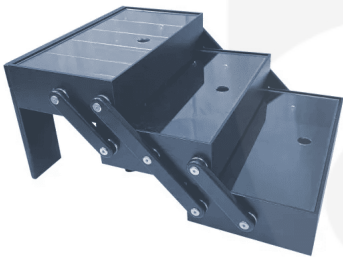

BURFORD CANTILEVER DISPLAY BOX B1/3 AMBERLEY GREY OAK 3-TIER

SKU: CDB-B13-AG

£262.00 Excl. VAT

- Cantilever design - fold down for storage or open up for display
- Highest quality finish - for high end presentation
- Part of the [Modular Hospitality Trolley System](#)
- Solid oak - very robust for continuous use

GALLERY IMAGES

B1/3 AMBERLEY GREY OAK 3-TIER CANTILEVER BUFFET DISPLAY BOX 398X212X240

The B1/3 Amberley Grey Oak 3-Tier Cantilever Buffet Display Box 398x212x240 is high quality stand alone oak cantilever box. Built from 12mm sustainable oak this is not a only a beautiful but very robust product. It is beautifully finished in a food grade lacquer for a classic Natural Oak look. It is also available as a [Black Oak 3-Tier Cantilever Display Box](#)

Each tier has a transparent Perspex lid with a handy finger hole and the top tier is subdivided into 5 individual compartments with 4 clear Perspex dividers.

Other Uses for Cantilever Boxes

Often used as a cantilever tea chest it has also been know as a cantilever wooden sewing box. It is so versatile you might even use it as an oak cantilever tool box. Some have even used them as a cantilever bento box. Whatever you choose to use yours for it is certainly built to last.

ADDITIONAL INFORMATION

Dimensions	398 × 212 × 240 mm
Wood	Oak
Colour	Amberley Grey
Compartments	7 Compartments
Number of Tiers	3-Tiers
Additional Material	Perspex
Finish	Lacquered
Options & Features	Removable Partitions