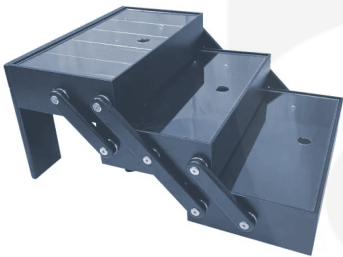

BURFORD CANTILEVER DISPLAY BOX B1/3 AMBERLEY GREY OAK 3-TIER

SKU: CDB-B13-AG
£262.00 Excl. VAT

- Cantilever design - fold down for storage or open up for display
- Highest quality finish - for high end presentation
- Part of the [Modular Hospitality Trolley System](#)
- Solid oak - very robust for continuous use

GALLERY IMAGES

B1/3 AMBERLEY GREY OAK 3-TIER CANTILEVER BUFFET DISPLAY BOX 398X212X240

The B1/3 Amberley Grey Oak 3-Tier Cantilever Buffet Display Box 398x212x240 is high quality stand alone oak cantilever box. Built from 12mm sustainable oak this is not a only a beautiful but very robust product. It is beautifully finished in a food grade lacquer for a classic Natural Oak look. It is also available as a [Black Oak 3-Tier Cantilever Display Box](#)

Each tier has a transparent Perspex lid with a handy finger hole and the top tier is subdivided into 5 individual compartments with 4 clear Perspex dividers.

Other Uses for Cantilever Boxes

Often used as a cantilever tea chest it has also been know as a cantilever wooden sewing box. It is so versatile you might even use it as an oak cantilever tool box. Some have even used them as a cantilever bento box. Whatever you choose to use yours for it is certainly built to last.

ADDITIONAL INFORMATION

Dimensions	398 × 212 × 240 mm
Wood	Oak
Colour	Amberley Grey
Compartments	7 Compartments
Number of Tiers	3-Tiers
Additional Material	Perspex
Finish	Lacquered
Options & Features	Removable Partitions