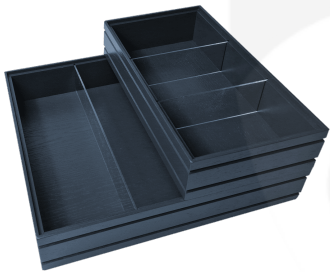

BURFORD RIB BOX B1/3 80MM AMBERLEY GREY 2 DIVIDERS

SKU: BOR-B1/3-80-AG-DS2

£65.71 Excl. VAT

- Dimensions: 398x212x80
- Highest quality finish - for high end presentation
- Part of the [Modular Hospitality Trolley System](#)
- Stackable - ideal for display
- Solid oak - very robust for continuous use
- Ribbed finish - for a look with character

GALLERY IMAGES

B1/3 RIBBED AMBERLEY GREY OAK TROLLEY DOUBLE PARTITIONED STACKER BOX 398X212X80

The B1/3 Ribbed Lacquered Amberley Grey Oak Trolley Double Partitioned Stacker Box 398x212x80 is high quality stand alone ribbed oak box. Built from 12mm sustainable oak, this is not only a beautiful but very robust product. It is beautifully finished in a food grade lacquer with a double ribbed stylish design.

The Partitioned box has 2 clear acrylic partitions subdividing its content allowing you to hold multiple items separately.

There is an optional B1/3 Box Lid available. Made from clear acrylic it offers the contents protection and maintains its display functionality.

These lacquered boxes are also available in a painted black range.

ADDITIONAL INFORMATION

Dimensions	398 × 212 × 80 mm
Wood	Oak
Finish	Lacquered
Buffet Size	B1/3 (∝ GN1/3)
Compartments	3 Compartments
Handle	None
Options & Features	Removable Partitions, Ribbed Styling
Colour	Amberley Grey
Additional Material	Perspex