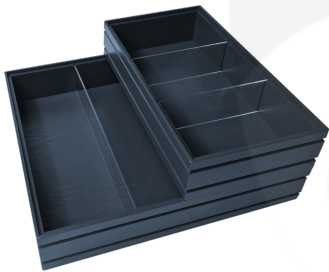

BURFORD RIB BOX B1/3 80MM AMBERLEY GREY 2 DIVIDERS

SKU: BOR-B1/3-80-AG-DS2

£65.71 Excl. VAT

- Dimensions: 398x212x80
- Highest quality finish - for high end presentation
- Part of the [Modular Hospitality Trolley System](#)
- Stackable - ideal for display
- Solid oak - very robust for continuous use
- Ribbed finish - for a look with character

GALLERY IMAGES

B1/3 RIBBED AMBERLEY GREY OAK TROLLEY DOUBLE PARTITIONED STACKER BOX 398X212X80

The B1/3 Ribbed Lacquered Amberley Grey Oak Trolley Double Partitioned Stacker Box 398x212x80 is high quality stand alone ribbed oak box. Built from 12mm sustainable oak, this is not only a beautiful but very robust product. It is beautifully finished in a food grade lacquer with a double ribbed stylish design.

The Partitioned box has 2 clear acrylic partitions subdividing its content allowing you to hold multiple items separately.

There is an optional B1/3 Box Lid available. Made from clear acrylic it offers the contents protection and maintains its display functionality.

These lacquered boxes are also available in a painted black range.

ADDITIONAL INFORMATION

Dimensions	398 × 212 × 80 mm
Wood	Oak
Finish	Lacquered
Buffet Size	B1/3 (∝ GN1/3)
Compartments	3 Compartments
Handle	None
Options & Features	Removable Partitions, Ribbed Styling
Colour	Amberley Grey
Additional Material	Perspex