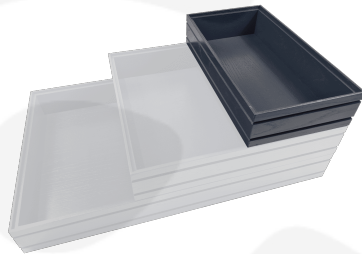

BURFORD RIB BOX B1/3 80MM AMBERLEY GREY 2 DIVIDERS

SKU: BOR-B1/3-80-AG-DS2

£65.71 Excl. VAT

- Dimensions: 398x212x80
- Highest quality finish - for high end presentation
- Part of the [Modular Hospitality Trolley System](#)
- Stackable - ideal for display
- Solid oak - very robust for continuous use
- Ribbed finish - for a look with character

GALLERY IMAGES

B1/3 RIBBED AMBERLEY GREY OAK TROLLEY DOUBLE PARTITIONED STACKER BOX 398X212X80

The B1/3 Ribbed Lacquered Amberley Grey Oak Trolley Double Partitioned Stacker Box 398x212x80 is high quality stand alone ribbed oak box. Built from 12mm sustainable oak, this is not only a beautiful but very robust product. It is beautifully finished in a food grade lacquer with a double ribbed stylish design.

The Partitioned box has 2 clear acrylic partitions subdividing its content allowing you to hold multiple items separately.

There is an optional B1/3 Box Lid available. Made from clear acrylic it offers the contents protection and maintains its display functionality.

These lacquered boxes are also available in a painted black range.

ADDITIONAL INFORMATION

Dimensions	398 × 212 × 80 mm
Wood	Oak
Finish	Lacquered
Buffet Size	B1/3 (∝ GN1/3)
Compartments	3 Compartments
Handle	None
Options & Features	Removable Partitions, Ribbed Styling
Colour	Amberley Grey
Additional Material	Perspex