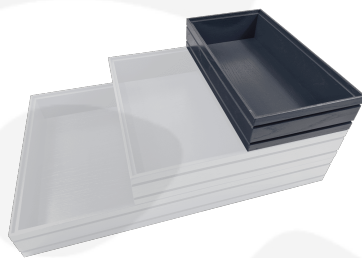

BURFORD RIB BOX B1/3 80MM AMBERLEY GREY 2 DIVIDERS

SKU: BOR-B1/3-80-AG-DS2

£65.71 Excl. VAT

- Dimensions: 398x212x80
- Highest quality finish - for high end presentation
- Part of the [Modular Hospitality Trolley System](#)
- Stackable - ideal for display
- Solid oak - very robust for continuous use
- Ribbed finish - for a look with character

GALLERY IMAGES

B1/3 RIBBED AMBERLEY GREY OAK TROLLEY DOUBLE PARTITIONED STACKER BOX 398X212X80

The B1/3 Ribbed Lacquered Amberley Grey Oak Trolley Double Partitioned Stacker Box 398x212x80 is high quality stand alone ribbed oak box. Built from 12mm sustainable oak, this is not only a beautiful but very robust product. It is beautifully finished in a food grade lacquer with a double ribbed stylish design.

The Partitioned box has 2 clear acrylic partitions subdividing its content allowing you to hold multiple items separately.

There is an optional B1/3 Box Lid available. Made from clear acrylic it offers the contents protection and maintains its display functionality.

These lacquered boxes are also available in a painted black range.

ADDITIONAL INFORMATION

Dimensions	398 × 212 × 80 mm
Wood	Oak
Finish	Lacquered
Buffet Size	B1/3 (∝ GN1/3)
Compartments	3 Compartments
Handle	None
Options & Features	Removable Partitions, Ribbed Styling
Colour	Amberley Grey
Additional Material	Perspex