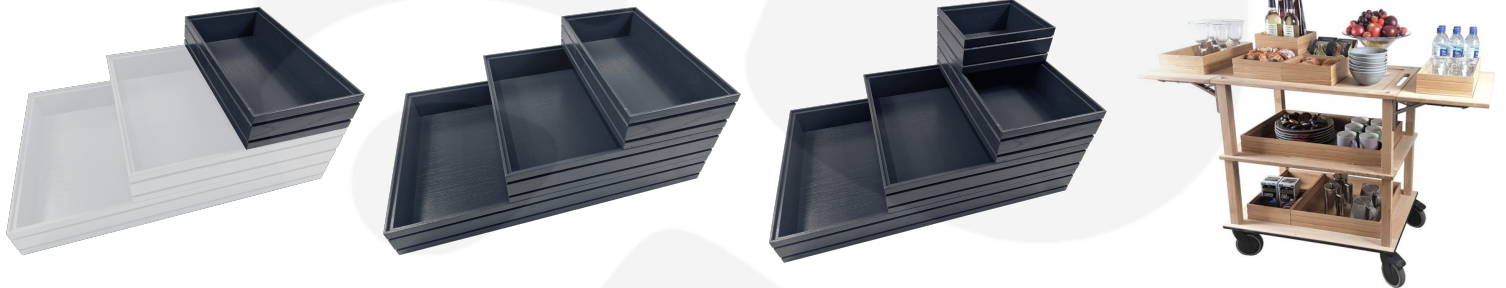

**BURFORD RIB BOX B1/3 80MM  
AMBERLEY GREY**

**SKU: BOR-B1/3-80-AG**

**£58.67 Excl. VAT**

- Dimensions: 398x212x80
- Highest quality finish - for high end presentation
- Part of the [Modular Hospitality Trolley System](#)
- Stackable - ideal for display
- Solid oak - very robust for continuous use
- Ribbed finish - for a look with character

## **B1/3 RIBBED AMBERLEY GREY OAK TROLLEY STACKER BOX 398X212X80**

The B1/3 Ribbed Lacquered Amberley Grey Oak Trolley Stacker Box 398x212x80 is high quality stand alone ribbed oak box. Built from 12mm sustainable oak, this is not only a beautiful but very robust product. It is beautifully finished in a food grade lacquer with a double ribbed stylish design.

There is an optional [B1/3 Box Lid](#) available. Made from clear acrylic it offers the contents protection and maintains its display functionality.

Another accessory to the box is the [B1/3 Lacquered Oak GN1/3 Riser](#) which turns the box into a gastronom display box

These lacquered boxes are also available in a black range.