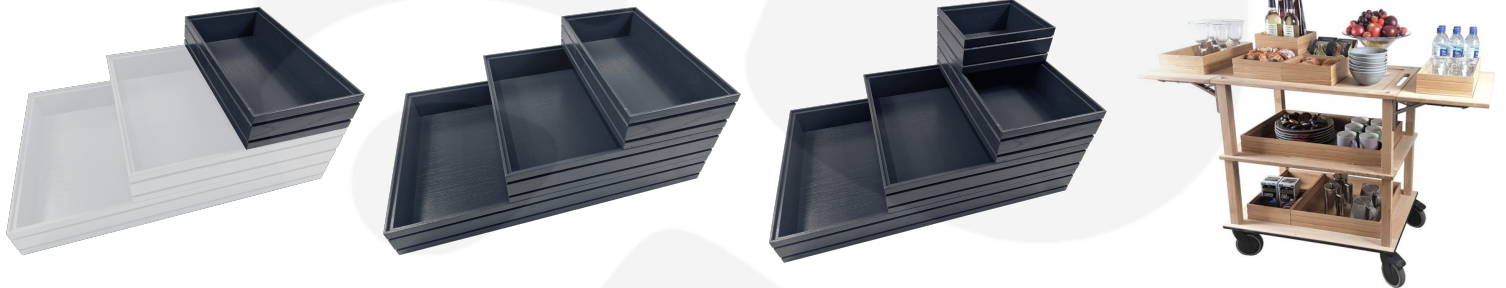

**BURFORD RIB BOX B1/3 80MM
AMBERLEY GREY**

SKU: BOR-B1/3-80-AG

£58.67 Excl. VAT

- Dimensions: 398x212x80
- Highest quality finish - for high end presentation
- Part of the [Modular Hospitality Trolley System](#)
- Stackable - ideal for display
- Solid oak - very robust for continuous use
- Ribbed finish - for a look with character

GALLERY IMAGES

B1/3 RIBBED AMBERLEY GREY OAK TROLLEY STACKER BOX 398X212X80

The B1/3 Ribbed Lacquered Amberley Grey Oak Trolley Stacker Box 398x212x80 is high quality stand alone ribbed oak box. Built from 12mm sustainable oak, this is not only a beautiful but very robust product. It is beautifully finished in a food grade lacquer with a double ribbed stylish design.

There is an optional [B1/3 Box Lid](#) available. Made from clear acrylic it offers the contents protection and maintains its display functionality.

Another accessory to the box is the [B1/3 Lacquered Oak GN1/3 Riser](#) which turns the box into a gastronom display box

This part of the [Modular Hospitality Trolley System](#) and is stackable within the range. The range includes

- [B1/6 Ribbed Lacquered Oak Box 212x199x80](#)
- [B1/3 Ribbed Lacquered Oak Partitioned Box 398x212x80](#)
- B1/3 Ribbed Lacquered Oak Box 398x212x80 (this one)
- [B2/3 Ribbed Lacquered Oak Box 424x398x80](#)
- [B1/1 Ribbed Lacquered Oak Box 636x398x80](#)