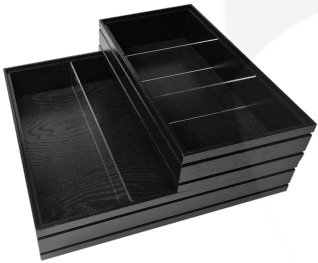

BURFORD RIB BOX B1/3 80MM BLACK 2 DIVIDERS

SKU: BOR-B1/3-80-BK-DS2

£65.71 Excl. VAT

- Dimensions: 398x212x80
- Highest quality finish - for high end presentation
- Part of the [Modular Hospitality Trolley System](#)
- Stackable - ideal for display
- Solid oak - very robust for continuous use
- Ribbed finish - for a look with character

GALLERY IMAGES

B1/3 RIBBED BLACK OAK TROLLEY DOUBLE PARTITIONED STACKER BOX 398X212X80

The B1/3 Ribbed Lacquered Black Oak Trolley Double Partitioned Stacker Box 398x212x80 is high quality stand alone ribbed oak box. Built from 12mm sustainable oak, this is not only a beautiful but very robust product. It is beautifully finished in a food grade lacquer with a double ribbed stylish design.

The Partitioned box has 2 clear acrylic partitions subdividing its content allowing you to hold multiple items separately.

There is an optional B1/3 Box Lid available. Made from clear acrylic it offers the contents protection and maintains its display functionality.

These lacquered boxes are also available in a painted black range.

ADDITIONAL INFORMATION

Dimensions	398 × 212 × 80 mm
Wood	Oak
Finish	Lacquered
Buffet Size	B1/3 (α GN1/3)
Compartments	3 Compartments
Handle	None
Options & Features	Removable Partitions, Ribbed Styling
Colour	Black
Additional Material	Perspex