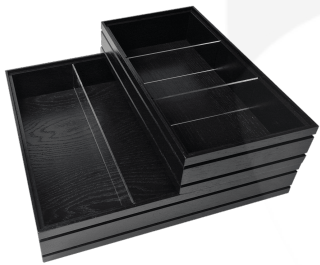

BURFORD RIB BOX B1/3 80MM BLACK 2 DIVIDERS

SKU: BOR-B1/3-80-BK-DS2

£65.71 Excl. VAT

- Dimensions: 398x212x80
- Highest quality finish - for high end presentation
- Part of the [Modular Hospitality Trolley System](#)
- Stackable - ideal for display
- Solid oak - very robust for continuous use
- Ribbed finish - for a look with character

GALLERY IMAGES

B1/3 RIBBED BLACK OAK TROLLEY DOUBLE PARTITIONED STACKER BOX 398X212X80

The B1/3 Ribbed Lacquered Black Oak Trolley Double Partitioned Stacker Box 398x212x80 is high quality stand alone ribbed oak box. Built from 12mm sustainable oak, this is not only a beautiful but very robust product. It is beautifully finished in a food grade lacquer with a double ribbed stylish design.

The Partitioned box has 2 clear acrylic partitions subdividing its content allowing you to hold multiple items separately.

There is an optional B1/3 Box Lid available. Made from clear acrylic it offers the contents protection and maintains its display functionality.

These lacquered boxes are also available in a painted black range.

ADDITIONAL INFORMATION

Dimensions	398 × 212 × 80 mm
Wood	Oak
Finish	Lacquered
Buffet Size	B1/3 (α GN1/3)
Compartments	3 Compartments
Handle	None
Options & Features	Removable Partitions, Ribbed Styling
Colour	Black
Additional Material	Perspex