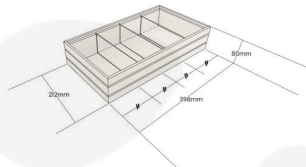

GALLERY IMAGES