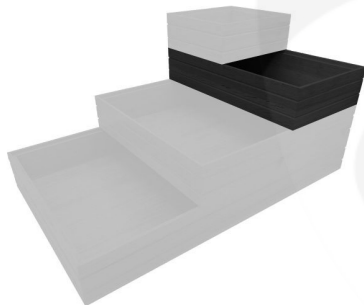

GALLERY IMAGES