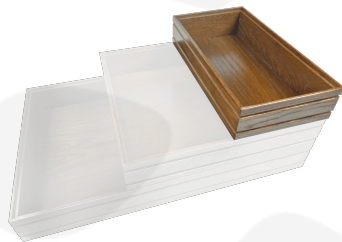

## BURFORD RIB BOX B1/3 80MM DARK BROWN 2 DIVIDERS

**SKU:** BOR-B1/3-80-DB-DS2

**£65.71 Excl. VAT**

- Dimensions: 398x212x80
- Highest quality finish - for high end presentation
- Part of the [Modular Hospitality Trolley System](#)
- Stackable - ideal for display
- Solid oak - very robust for continuous use
- Ribbed finish - for a look with character

## **B1/3 RIBBED DARK BROWN OAK TROLLEY DOUBLE PARTITIONED STACKER BOX 398X212X80**

The B1/3 Ribbed Lacquered Dark Brown Oak Trolley Double Partitioned Stacker Box 398x212x80 is high quality stand alone ribbed oak box. Built from 12mm sustainable oak, this is not only a beautiful but very robust product. It is beautifully finished in a food grade lacquer with a double ribbed stylish design.

The Partitioned box has 2 clear acrylic partitions subdividing its content allowing you to hold multiple items separately.

There is an optional B1/3 Box Lid available. Made from clear acrylic it offers the contents protection and maintains its display functionality.

### **ADDITIONAL INFORMATION**

<b>Dimensions</b>	398 × 212 × 80 mm
<b>Wood</b>	Oak
<b>Finish</b>	Lacquered
<b>Buffet Size</b>	B1/3 (∝ GN1/3)
<b>Compartments</b>	3 Compartments
<b>Handle</b>	None
<b>Options &amp; Features</b>	Removable Partitions, Ribbed Styling
<b>Colour</b>	Dark Brown
<b>Additional Material</b>	Perspex