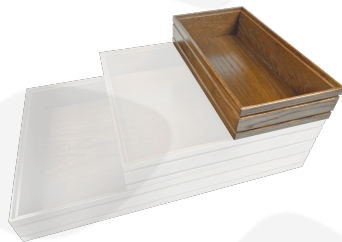

BURFORD RIB BOX B1/3 80MM DARK BROWN 2 DIVIDERS

SKU: BOR-B1/3-80-DB-DS2

£65.71 Excl. VAT

- Dimensions: 398x212x80
- Highest quality finish - for high end presentation
- Part of the [Modular Hospitality Trolley System](#)
- Stackable - ideal for display
- Solid oak - very robust for continuous use
- Ribbed finish - for a look with character

GALLERY IMAGES

B1/3 RIBBED DARK BROWN OAK TROLLEY DOUBLE PARTITIONED STACKER BOX 398X212X80

The B1/3 Ribbed Lacquered Dark Brown Oak Trolley Double Partitioned Stacker Box 398x212x80 is high quality stand alone ribbed oak box. Built from 12mm sustainable oak, this is not only a beautiful but very robust product. It is beautifully finished in a food grade lacquer with a double ribbed stylish design.

The Partitioned box has 2 clear acrylic partitions subdividing its content allowing you to hold multiple items separately.

There is an optional B1/3 Box Lid available. Made from clear acrylic it offers the contents protection and maintains its display functionality.

These lacquered boxes are also available in a painted black range.

ADDITIONAL INFORMATION

Dimensions	398 × 212 × 80 mm
Wood	Oak
Finish	Lacquered
Buffet Size	B1/3 (∝ GN1/3)
Compartments	3 Compartments
Handle	None
Options & Features	Removable Partitions, Ribbed Styling
Colour	Dark Brown
Additional Material	Perspex