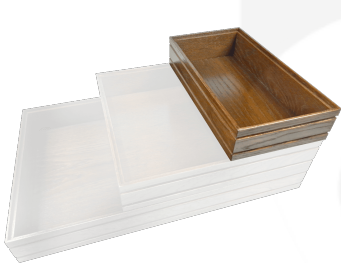

## BURFORD RIB BOX B1/3 80MM DARK BROWN

**SKU:** BOR-B1/3-80-DB

**£58.67 Excl. VAT**

- Dimensions: 398x212x80
- Highest quality finish - for high end presentation
- Part of the [Modular Hospitality Trolley System](#)
- Stackable - ideal for display
- Solid oak - very robust for continuous use
- Ribbed finish - for a look with character

## **B1/3 RIBBED DARK BROWN OAK TROLLEY STACKER BOX 398X212X80**

The B1/3 Ribbed Lacquered Dark Brown Oak Trolley Stacker Box 398x212x80 is high quality stand alone ribbed oak box. Built from 12mm sustainable oak, this is not only a beautiful but very robust product. It is beautifully finished in a food grade lacquer with a double ribbed stylish design.

There is an optional [B1/3 Box Lid](#) available. Made from clear acrylic it offers the contents protection and maintains its display functionality.

Another accessory to the box is the [B1/3 Lacquered Oak GN1/3 Riser](#) which turns the box into a gastronom display box

These lacquered boxes are also available in a black range.