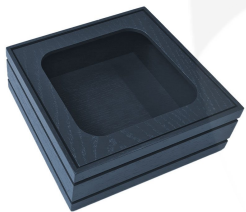

## **BURFORD RIB BOX B1/6 80MM AMBERLEY GREY**

**SKU:** BOR-B1/6-80-AG

**£39.98 Excl. VAT**

- Dimensions: 212x199x80
- Highest quality finish - for high end presentation
- Part of the [Modular Hospitality Trolley System](#)
- Stackable - ideal for display
- Solid oak - very robust for continuous use
- Ribbed finish - for a look with character

## **B1/6 RIBBED AMBERLEY GREY OAK TROLLEY STACKER BOX 212X199X80**

The B1/6 Ribbed Lacquered Amberley Grey Oak Trolley Stacker Box 212x199x80 is high quality stand alone ribbed oak box. Built from 12mm sustainable oak this is not only a beautiful but very robust product. It is beautifully finished in a food grade oil with a double ribbed stylish design.

There is an optional B1/6 Box Lid available. Made from clear acrylic it offers the contents protection and maintains its display functionality.

This box is part of the [Modular Hospitality Trolley System](#) and is stackable within the range. The range includes

These lacquered boxes are also available in a painted black range.