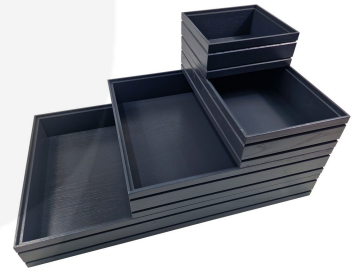

## **BURFORD RIB BOX B1/6 80MM AMBERLEY GREY**

**SKU:** BOR-B1/6-80-AG

**£39.98 Excl. VAT**

- Dimensions: 212x199x80
- Highest quality finish - for high end presentation
- Part of the [Modular Hospitality Trolley System](#)
- Stackable - ideal for display
- Solid oak - very robust for continuous use
- Ribbed finish - for a look with character

## **B1/6 RIBBED AMBERLEY GREY OAK TROLLEY STACKER BOX 212X199X80**

The B1/6 Ribbed Lacquered Amberley Grey Oak Trolley Stacker Box 212x199x80 is high quality stand alone ribbed oak box. Built from 12mm sustainable oak this is not only a beautiful but very robust product. It is beautifully finished in a food grade oil with a double ribbed stylish design.

There is an optional B1/6 Box Lid available. Made from clear acrylic it offers the contents protection and maintains its display functionality.

This box is part of the [Modular Hospitality Trolley System](#) and is stackable within the range. The range includes

These lacquered boxes are also available in a painted black range.