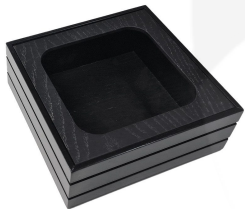

BURFORD RIB BOX B1/6 80MM BLACK

SKU: BOR-B1/6-80-BK

£39.98 Excl. VAT

- Highest quality finish - for high end presentation
- Part of the [Modular Hospitality Trolley System](#)
- Stackable - ideal for display
- Solid oak - very robust for continuous use
- Ribbed finish - for a look with character

GALLERY IMAGES

B1/6 RIBBED BLACK OAK TROLLEY STACKER BOX 212X199X80

The B1/6 Ribbed Black Oak Trolley Stacker Box 212x199x80 is high quality stand alone ribbed oak box. Built from 13mm sustainable oak this is not only a beautiful but very robust product. It is beautifully finished in a classic black with a double ribbed stylish design.

There is an optional B1/6 Box Lid available. Made from clear acrylic it offers the contents protection and maintains its display functionality.

This box is part of the [Modular Hospitality Trolley System](#) and is stackable within the range. The range includes

These Black boxes are also available in a beautiful lacquered range.

New SKU: BOR-B1/6-80-BK (supersedes BXOAKR-B1/6BK)

ADDITIONAL INFORMATION

Dimensions	212 × 199 × 80 mm
Wood	Oak
Colour	Black
Buffet Size	B1/6 (∞ GN1/6)
Compartments	1 Compartment
Handle	None
Options & Features	Ribbed Styling
Finish	Painted