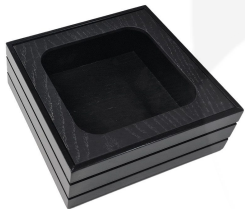

## BURFORD RIB BOX B1/6 80MM BLACK

**SKU:** BOR-B1/6-80-BK

**£39.98 Excl. VAT**

- Highest quality finish - for high end presentation
- Part of the [Modular Hospitality Trolley System](#)
- Stackable - ideal for display
- Solid oak - very robust for continuous use
- Ribbed finish - for a look with character

## **B1/6 RIBBED BLACK OAK TROLLEY STACKER BOX 212X199X80**

The B1/6 Ribbed Black Oak Trolley Stacker Box 212x199x80 is high quality stand alone ribbed oak box. Built from 13mm sustainable oak this is not a only a beautiful but very robust product. It is beautifully finished in a classic black with a double ribbed stylish design.

There is an optional B1/6 Box Lid available. Made from clear acrylic it offers the contents protection and maintains its display functionality.

This box is part of the [Modular Hospitality Trolley System](#) and is stackable within the range. The range includes

### **ADDITIONAL INFORMATION**

<b>Dimensions</b>	212 × 199 × 80 mm
<b>Wood</b>	Oak
<b>Colour</b>	Black
<b>Buffet Size</b>	B1/6 (∞ GN1/6)
<b>Compartments</b>	1 Compartment
<b>Handle</b>	None
<b>Options &amp; Features</b>	Ribbed Styling
<b>Finish</b>	Painted