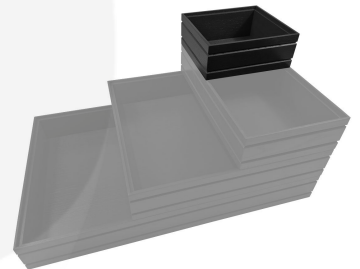

## BURFORD RIB BOX B1/6 80MM BLACK

**SKU:** BOR-B1/6-80-BK

**£39.98 Excl. VAT**

- Highest quality finish - for high end presentation
- Part of the [Modular Hospitality Trolley System](#)
- Stackable - ideal for display
- Solid oak - very robust for continuous use
- Ribbed finish - for a look with character

## **B1/6 RIBBED BLACK OAK TROLLEY STACKER BOX 212X199X80**

The B1/6 Ribbed Black Oak Trolley Stacker Box 212x199x80 is high quality stand alone ribbed oak box. Built from 13mm sustainable oak this is not a only a beautiful but very robust product. It is beautifully finished in a classic black with a double ribbed stylish design.

There is an optional B1/6 Box Lid available. Made from clear acrylic it offers the contents protection and maintains its display functionality.

This box is part of the [Modular Hospitality Trolley System](#) and is stackable within the range. The range includes

### **ADDITIONAL INFORMATION**

<b>Dimensions</b>	212 × 199 × 80 mm
<b>Wood</b>	Oak
<b>Colour</b>	Black
<b>Buffet Size</b>	B1/6 (∞ GN1/6)
<b>Compartments</b>	1 Compartment
<b>Handle</b>	None
<b>Options &amp; Features</b>	Ribbed Styling
<b>Finish</b>	Painted