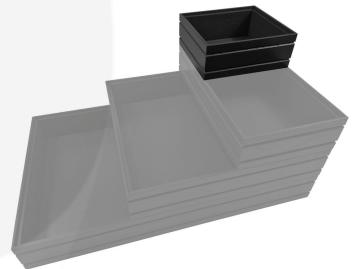

BURFORD RIB BOX B1/6 80MM BLACK

SKU: BOR-B1/6-80-BK

£39.98 Excl. VAT

- Highest quality finish - for high end presentation
- Part of the [Modular Hospitality Trolley System](#)
- Stackable - ideal for display
- Solid oak - very robust for continuous use
- Ribbed finish - for a look with character

GALLERY IMAGES

B1/6 RIBBED BLACK OAK TROLLEY STACKER BOX 212X199X80

The B1/6 Ribbed Black Oak Trolley Stacker Box 212x199x80 is high quality stand alone ribbed oak box. Built from 13mm sustainable oak this is not only a beautiful but very robust product. It is beautifully finished in a classic black with a double ribbed stylish design.

There is an optional B1/6 Box Lid available. Made from clear acrylic it offers the contents protection and maintains its display functionality.

This box is part of the [Modular Hospitality Trolley System](#) and is stackable within the range. The range includes

These Black boxes are also available in a beautiful lacquered range.

New SKU: BOR-B1/6-80-BK (supersedes BXOAKR-B1/6BK)

ADDITIONAL INFORMATION

Dimensions	212 × 199 × 80 mm
Wood	Oak
Colour	Black
Buffet Size	B1/6 (∞ GN1/6)
Compartments	1 Compartment
Handle	None
Options & Features	Ribbed Styling
Finish	Painted