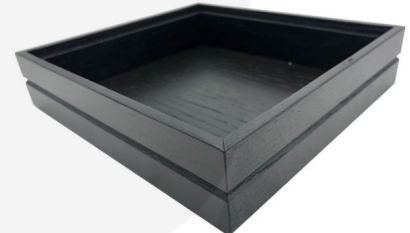

BURFORD RIB BOX B1/6 40MM BLACK

SKU: BOR-B1/6-40-BK

£34.20 Excl. VAT

- Dimensions: 212x198x40
- Highest quality finish - for high end presentation
- Part of the [Modular Hospitality Trolley System](#)
- Stackable - ideal for display
- Solid oak - very robust for continuous use
- Ribbed finish - for a look with character

GALLERY IMAGES

B1/6 RIBBED BLACK OAK TROLLEY STACKER TRAY 212X198X40

The B1/6 Ribbed Black Oak Trolley Stacker Tray 212x198x40 is high quality stand alone ribbed oak tray. Built from 12mm sustainable oak, this is not only a beautiful but very robust product. It is beautifully finished in a classic black with a single ribbed stylish design.

There is an optional [B1/6 Box Lid](#) available. Made from clear acrylic it offers the contents protection and maintains its display functionality.

This box is part of the [Modular Hospitality Trolley System](#) and is stackable within the range.

These lacquered boxes are available in Natural, Amberley Grey, Dark Brown and Black.

New SKU: BOR-B1/6-40-BK (supersedes BXOAKR-B1/6-40BK)

ADDITIONAL INFORMATION

Dimensions	212 × 198 × 40 mm
Wood	Oak
Colour	Black
Options & Features	Ribbed Styling
Compartments	1 Compartment
Finish	Painted