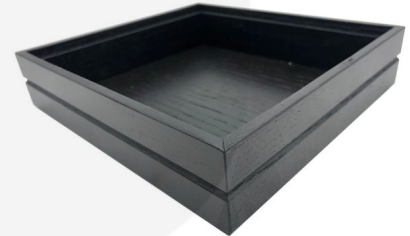

BURFORD RIB BOX B1/6 40MM BLACK

SKU: BOR-B1/6-40-BK

£34.20 Excl. VAT

- Dimensions: 212x198x40
- Highest quality finish - for high end presentation
- Part of the [Modular Hospitality Trolley System](#)
- Stackable - ideal for display
- Solid oak - very robust for continuous use
- Ribbed finish - for a look with character

GALLERY IMAGES

B1/6 RIBBED BLACK OAK TROLLEY STACKER TRAY 212X198X40

The B1/6 Ribbed Black Oak Trolley Stacker Tray 212x198x40 is high quality stand alone ribbed oak tray. Built from 12mm sustainable oak, this is not only a beautiful but very robust product. It is beautifully finished in a classic black with a single ribbed stylish design.

There is an optional [B1/6 Box Lid](#) available. Made from clear acrylic it offers the contents protection and maintains its display functionality.

This box is part of the [Modular Hospitality Trolley System](#) and is stackable within the range.

These lacquered boxes are available in Natural, Amberley Grey, Dark Brown and Black.

New SKU: BOR-B1/6-40-BK (supersedes BXOAKR-B1/6-40BK)

ADDITIONAL INFORMATION

Dimensions	212 × 198 × 40 mm
Wood	Oak
Colour	Black
Options & Features	Ribbed Styling
Compartments	1 Compartment
Finish	Painted