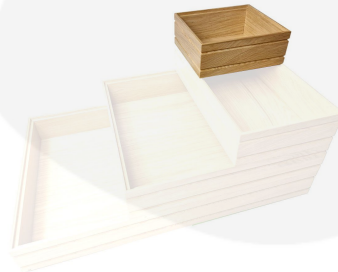

## BURFORD RIB BOX B1/6 80MM NATURAL

**SKU:** BOR-B1/6-80-NA

**£39.98 Excl. VAT**

- Dimensions: 212x199x80
- Highest quality finish - for high end presentation
- Part of the [Modular Hospitality Trolley System](#)
- Stackable - ideal for display
- Solid oak - very robust for continuous use
- Ribbed finish - for a look with character

## **B1/6 RIBBED NATURAL OAK TROLLEY STACKER BOX 212X199X80**

The B1/6 Ribbed Lacquered Natural Oak Trolley Stacker Box 212x199x80 is high quality stand alone ribbed oak box. Built from 12mm sustainable oak this is not only a beautiful but very robust product. It is beautifully finished in a food grade oil with a double ribbed stylish design.

There is an optional B1/6 Box Lid available. Made from clear acrylic it offers the contents protection and maintains its display functionality.

This box is part of the [Modular Hospitality Trolley System](#) and is stackable within the range. The range includes

### **ADDITIONAL INFORMATION**

<b>Dimensions</b>	212 × 199 × 80 mm
<b>Wood</b>	Oak
<b>Finish</b>	Lacquered
<b>Buffet Size</b>	B1/6 (∝ GN1/6)
<b>Compartments</b>	1 Compartment
<b>Handle</b>	None
<b>Options &amp; Features</b>	Ribbed Styling
<b>Colour</b>	Natural