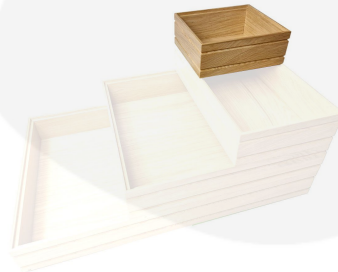

## BURFORD RIB BOX B1/6 80MM NATURAL

**SKU:** BOR-B1/6-80-NA

**£39.98 Excl. VAT**

- Dimensions: 212x199x80
- Highest quality finish - for high end presentation
- Part of the [Modular Hospitality Trolley System](#)
- Stackable - ideal for display
- Solid oak - very robust for continuous use
- Ribbed finish - for a look with character

## **B1/6 RIBBED NATURAL OAK TROLLEY STACKER BOX 212X199X80**

The B1/6 Ribbed Lacquered Natural Oak Trolley Stacker Box 212x199x80 is high quality stand alone ribbed oak box. Built from 12mm sustainable oak this is not a only a beautiful but very robust product. It is beautifully finished in a food grade oil with a double ribbed stylish design.

There is an optional B1/6 Box Lid available. Made from clear acrylic it offers the contents protection and maintains its display functionality.

This box is part of the [Modular Hospitality Trolley System](#) and is stackable within the range. The range includes

### **ADDITIONAL INFORMATION**

<b>Dimensions</b>	212 × 199 × 80 mm
<b>Wood</b>	Oak
<b>Finish</b>	Lacquered
<b>Buffet Size</b>	B1/6 (∝ GN1/6)
<b>Compartments</b>	1 Compartment
<b>Handle</b>	None
<b>Options &amp; Features</b>	Ribbed Styling
<b>Colour</b>	Natural