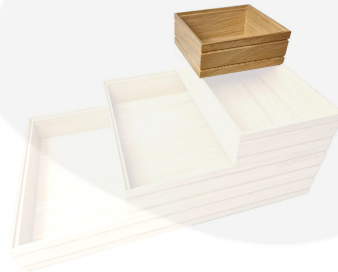

BURFORD RIB BOX B1/6 80MM NATURAL

SKU: BOR-B1/6-80-NA

£39.98 Excl. VAT

- Dimensions: 212x199x80
- Highest quality finish - for high end presentation
- Part of the [Modular Hospitality Trolley System](#)
- Stackable - ideal for display
- Solid oak - very robust for continuous use
- Ribbed finish - for a look with character

GALLERY IMAGES

B1/6 RIBBED NATURAL OAK TROLLEY STACKER BOX 212X199X80

The B1/6 Ribbed Lacquered Natural Oak Trolley Stacker Box 212x199x80 is high quality stand alone ribbed oak box. Built from 12mm sustainable oak this is not a only a beautiful but very robust product. It is beautifully finished in a food grade oil with a double ribbed stylish design.

There is an optional B1/6 Box Lid available. Made from clear acrylic it offers the contents protection and maintains its display functionality.

This box is part of the [Modular Hospitality Trolley System](#) and is stackable within the range. The range includes

These lacquered boxes are also available in a painted black range.

New SKU: BOR-B1/6-80-NA (supersedes BXOAKR-B1/6)

ADDITIONAL INFORMATION

Dimensions	212 × 199 × 80 mm
Wood	Oak
Finish	Lacquered
Buffet Size	B1/6 (∝ GN1/6)
Compartments	1 Compartment
Handle	None
Options & Features	Ribbed Styling
Colour	Natural