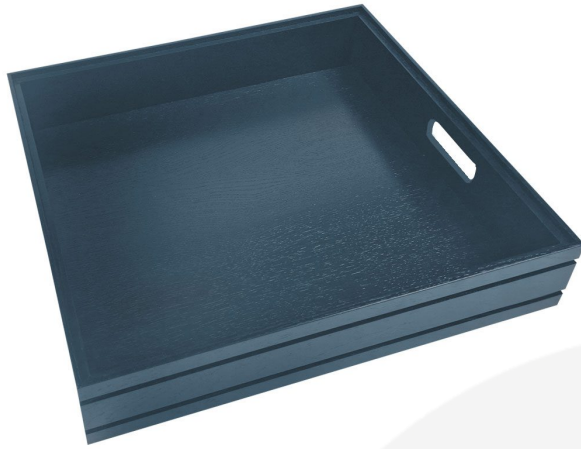

## **BURFORD RIB HANDLE TRAY B2/3 80MM AMBERLEY GREY**

**SKU: BORH-B2/3-80-AG**

**£91.77 Excl. VAT**

- Dimensions: 425x398x80mm
- Highest quality finish - for high end presentation
- Part of the Modular Hospitality Trolley System
- Stackable - ideal for display
- Solid oak - very robust for continuous use
- Ribbed finish - for a look with character

## **B2/3 RIBBED AMBERLEY GREY OAK TROLLEY STACKER HANDLE TRAY**

The B2/3 Ribbed Amberley Grey Oak Trolley Stacker Handle Tray 425x398x80 is high quality stand alone ribbed oak cut out handle tray. Built from 13mm sustainable oak this is not a only a beautiful but very robust product. It is beautifully finished in Amberley Grey with a double ribbed stylish design.

There is an optional [B2/3 Lid](#) available. Made from clear acrylic it offers the contents protection and maintains its display functionality.

This tray is part of the [Modular Hospitality Trolley System](#) and is stackable within the range.

### **ADDITIONAL INFORMATION**

<b>Dimensions</b>	425 × 398 × 80 mm
<b>Wood</b>	Oak
<b>Colour</b>	Amberley Grey
<b>Options &amp; Features</b>	Ribbed Styling
<b>Compartments</b>	1 Compartment
<b>Finish</b>	Painted