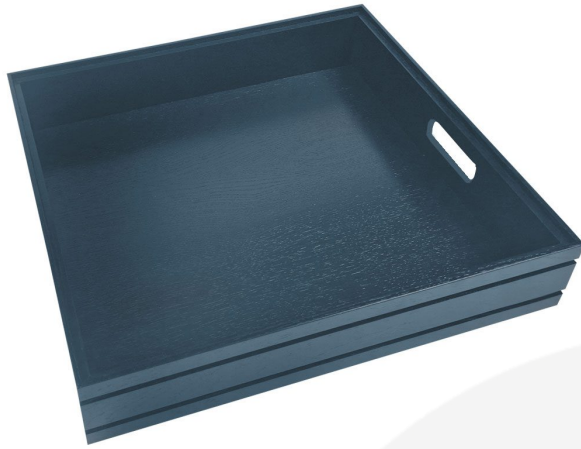

BURFORD RIB HANDLE TRAY B2/3 80MM AMBERLEY GREY

SKU: BORH-B2/3-80-AG

£97.28 Excl. VAT

- Dimensions: 425x398x80mm
- Highest quality finish - for high end presentation
- Part of the Modular Hospitality Trolley System
- Stackable - ideal for display
- Solid oak - very robust for continuous use
- Ribbed finish - for a look with character

GALLERY IMAGES

B2/3 RIBBED AMBERLEY GREY OAK TROLLEY STACKER HANDLE TRAY

The B2/3 Ribbed Amberley Grey Oak Trolley Stacker Handle Tray 425x398x80 is high quality stand alone ribbed oak cut out handle tray. Built from 13mm sustainable oak this is not a only a beautiful but very robust product. It is beautifully finished in Amberley Grey with a double ribbed stylish design.

There is an optional [B2/3 Lid](#) available. Made from clear acrylic it offers the contents protection and maintains its display functionality.

This tray is part of the [Modular Hospitality Trolley System](#) and is stackable within the range.

ADDITIONAL INFORMATION

Dimensions	425 × 398 × 80 mm
Wood	Oak
Colour	Amberley Grey
Options & Features	Ribbed Styling
Compartments	1 Compartment
Finish	Painted