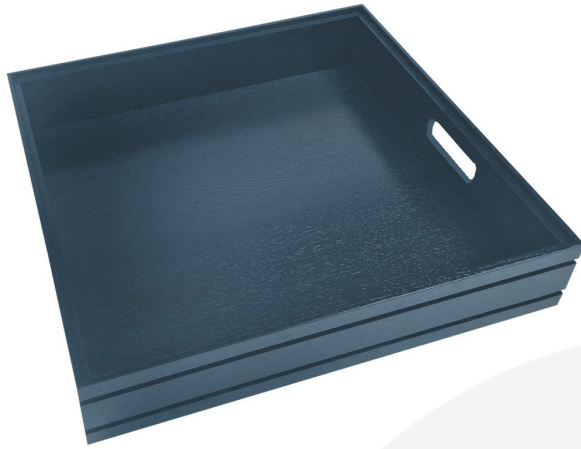

BURFORD RIB HANDLE TRAY B2/3 80MM AMBERLEY GREY

SKU: BORH-B2/3-80-AG

£91.77 Excl. VAT

- Dimensions: 425x398x80mm
- Highest quality finish - for high end presentation
- Part of the Modular Hospitality Trolley System
- Stackable - ideal for display
- Solid oak - very robust for continuous use
- Ribbed finish - for a look with character

GALLERY IMAGES

B2/3 RIBBED AMBERLEY GREY OAK TROLLEY STACKER HANDLE TRAY

The B2/3 Ribbed Amberley Grey Oak Trolley Stacker Handle Tray 425x398x80 is high quality stand alone ribbed oak cut out handle tray. Built from 13mm sustainable oak this is not a only a beautiful but very robust product. It is beautifully finished in Amberley Grey with a double ribbed stylish design.

There is an optional [B2/3 Lid](#) available. Made from clear acrylic it offers the contents protection and maintains its display functionality.

This tray is part of the [Modular Hospitality Trolley System](#) and is stackable within the range.

ADDITIONAL INFORMATION

Dimensions	425 × 398 × 80 mm
Wood	Oak
Colour	Amberley Grey
Options & Features	Ribbed Styling
Compartments	1 Compartment
Finish	Painted