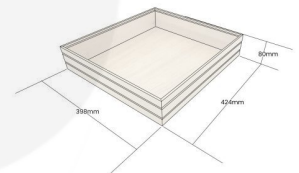

BURFORD RIB BOX B2/3 80MM BLACK 2 DIVIDERS

SKU: BOR-B2/3-80-BK-DS2

£101.34 Excl. VAT

- Dimensions: 424x398x80
- Highest quality finish - for high end presentation
- Part of the [Modular Hospitality Trolley System](#)
- Stackable - ideal for display
- Solid oak - very robust for continuous use
- Ribbed finish - for a look with character

GALLERY IMAGES