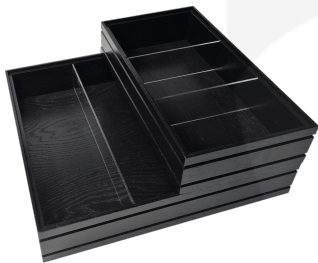

GALLERY IMAGES

B2/3 Ribbed Oak Trolley Stacker box | 424x398x80