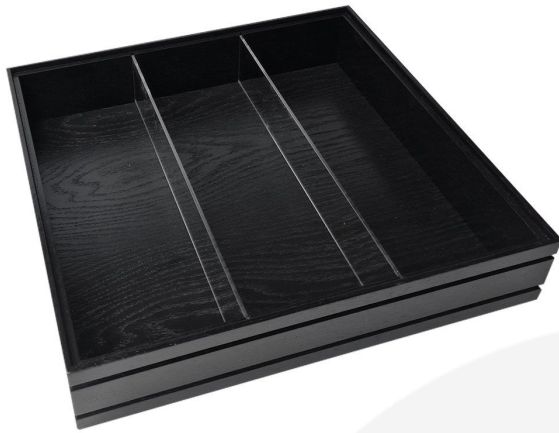

BURFORD RIB BOX B2/3 80MM BLACK 2 DIVIDERS

SKU: BOR-B2/3-80-BK-DS2

£101.34 Excl. VAT

- Dimensions: 424x398x80
- Highest quality finish - for high end presentation
- Part of the [Modular Hospitality Trolley System](#)
- Stackable - ideal for display
- Solid oak - very robust for continuous use
- Ribbed finish - for a look with character