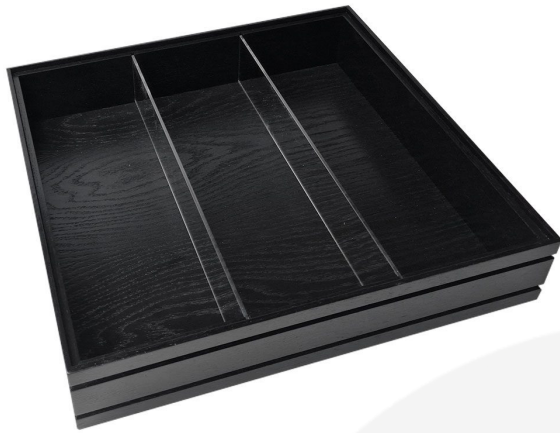

BURFORD RIB BOX B2/3 80MM BLACK 2 DIVIDERS

SKU: BOR-B2/3-80-BK-DS2

£101.34 Excl. VAT

- Dimensions: 424x398x80
- Highest quality finish - for high end presentation
- Part of the [Modular Hospitality Trolley System](#)
- Stackable - ideal for display
- Solid oak - very robust for continuous use
- Ribbed finish - for a look with character