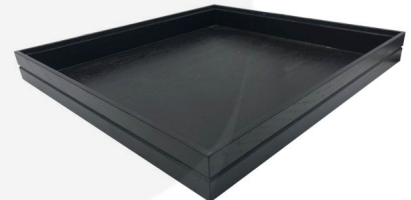

## BURFORD RIB BOX B2/3 40MM BLACK

**SKU:** BOR-B2/3-40-BK

**£71.20 Excl. VAT**

- Highest quality finish - for high end presentation
  - Part of the [Modular Hospitality Trolley System](#)
  - Stackable - ideal for display
  - Solid oak - very robust for continuous use
  - Ribbed finish - for a look with character
- 

## **B2/3 RIBBED BLACK OAK TROLLEY STACKER TRAY 424X398X40**

The B2/3 Ribbed Black Oak Trolley Stacker Tray 424x398x40 is high quality stand alone ribbed oak box. It is beautifully finished in a classic black with a single ribbed stylish design.

There is an optional [B2/3 Box Lid](#) available. Made from clear acrylic it offers the contents protection and maintains its display functionality.

This box is part of the [Modular Hospitality Trolley System](#) and is stackable within the range.

These lacquered boxes are available in Natural, Amberley Grey, Dark Brown and Black.

New SKU: BOR-B2/3-40-BK (supersedes BXOAKR-B2/3-40BK)