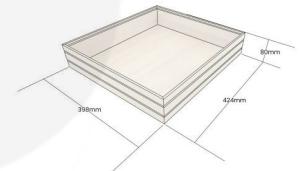

BURFORD RIB BOX B2/3 80MM DARK BROWN 2 DIVIDERS

SKU: BOR-B2/3-80-DB-DS2

£101.34 Excl. VAT

- Dimensions: 424x398x80
- Highest quality finish - for high end presentation
- Part of the [Modular Hospitality Trolley System](#)
- Stackable - ideal for display
- Solid oak - very robust for continuous use
- Ribbed finish - for a look with character

GALLERY IMAGES