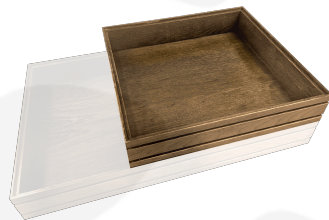

GALLERY IMAGES

B2/3 Ribbed Oak Trolley Stacker box | 424x398x80