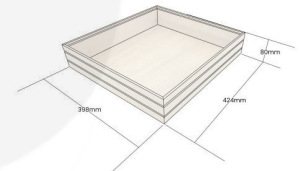

BURFORD RIB BOX B2/3 80MM NATURAL 2 DIVIDERS

SKU: BOR-B2/3-80-NA-DS2

£101.34 Excl. VAT

- Dimensions: 424x398x80
- Highest quality finish - for high end presentation
- Part of the [Modular Hospitality Trolley System](#)
- Stackable - ideal for display
- Solid oak - very robust for continuous use
- Ribbed finish - for a look with character

GALLERY IMAGES