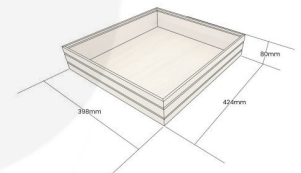

BURFORD RIB BOX B2/3 80MM NATURAL 2 DIVIDERS

SKU: BOR-B2/3-80-NA-DS2

£101.34 Excl. VAT

- Dimensions: 424x398x80
- Highest quality finish - for high end presentation
- Part of the [Modular Hospitality Trolley System](#)
- Stackable - ideal for display
- Solid oak - very robust for continuous use
- Ribbed finish - for a look with character

GALLERY IMAGES