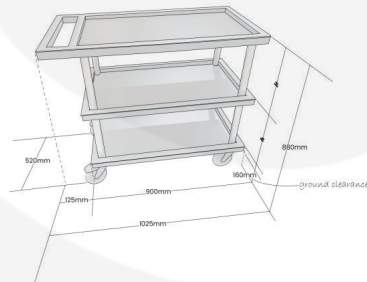

## **BARNSLEY HOSPITALITY TROLLEY 1025X520X880**

**SKU: TR3BK-BARNSLEY**

**£1,273.27 Excl. VAT**

- High quality materials - look and feel suitable for the board room
- Polished stainless steel columns - stylish & contemporary
- Sturdy design - robust for everyday use
- Laminated solid wood panels - easy clean
- Rubber bumper strip - minimise impacts
- High end casters - ensure smoothest movement

### **GALLERY IMAGES**

Barnsley Hospitality Trolley 1025x520x880

All measurements are external unless otherwise stated

It has three tiers, each of which has an integrated rubber bumper to minimise side impact. The bumper edging also prevents items rolling off in transit.

The trolley sits on 4 sturdy swivel wheels offering perfectly smooth manoeuvring. There are 2 braked wheels to hold the trolley in position when stationary. Each tier is supported with polished stainless steel columns giving it a stylish contemporary look.

### **ADDITIONAL INFORMATION**

<b>Dimensions</b>	1025 × 520 × 880 mm
<b>Wood</b>	Tulipwood
<b>Number of Tiers</b>	3-Tiers
<b>Handle</b>	Integrated
<b>Colour</b>	Black
<b>Finish</b>	Painted
<b>Additional Material</b>	Chrome