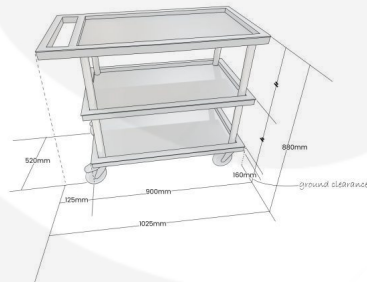

BARNSLEY HOSPITALITY TROLLEY 1025X520X880

SKU: TR3BK-BARNLSLEY

£1,273.27 Excl. VAT

- High quality materials - look and feel suitable for the board room
- Polished stainless steel columns - stylish & contemporary
- Sturdy design - robust for everyday use
- Laminated solid wood panels - easy clean
- Rubber bumper strip - minimise impacts
- High end casters - ensure smoothest movement

GALLERY IMAGES

Barnsley Hospitality Trolley 1025x520x880

All measurements are external unless otherwise stated

BARNSELY HOSPITALITY TROLLEY

The Barnsley Hospitality Trolley is a high quality frequent use service trolley, ideal for both front and back of house applications. It is made from easy clean laminated solid MFC wood panels framed in beautiful Tulipwood. This gives it a quality look and feel with the toughness for constant use.

It has three tiers, each of which has an integrated rubber bumper to minimise side impact. The bumper edging also prevents items rolling off in transit.

The trolley sits on 4 sturdy swivel wheels offering perfectly smooth manoeuvring. There are 2 braked wheels to hold the trolley in position when stationary. Each tier is supported with polished stainless steel columns giving it a stylish contemporary look.

Dimensions	1025 × 520 × 880 mm
Wood	Tulipwood
Number of Tiers	3-Tiers
Handle	Integrated
Colour	Black
Finish	Painted
Additional Material	Chrome