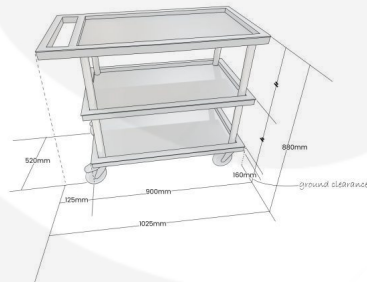

## **BARNSLEY HOSPITALITY TROLLEY 1025X520X880**

**SKU: TR3BK-BARNLSLEY**

**£1,273.27 Excl. VAT**

- High quality materials - look and feel suitable for the board room
- Polished stainless steel columns - stylish & contemporary
- Sturdy design - robust for everyday use
- Laminated solid wood panels - easy clean
- Rubber bumper strip - minimise impacts
- High end casters - ensure smoothest movement

### **GALLERY IMAGES**

Barnsley Hospitality Trolley 1025x520x880

It has three tiers, each of which has an integrated rubber bumper to minimise side impact. The bumper edging also prevents items rolling off in transit.

The trolley sits on 4 sturdy swivel wheels offering perfectly smooth manoeuvring. There are 2 braked wheels to hold the trolley in position when stationary. Each tier is supported with polished stainless steel columns giving it a stylish contemporary look.

### **ADDITIONAL INFORMATION**

<b>Dimensions</b>	1025 × 520 × 880 mm
<b>Wood</b>	Tulipwood
<b>Number of Tiers</b>	3-Tiers
<b>Handle</b>	Integrated
<b>Colour</b>	Black
<b>Finish</b>	Painted
<b>Additional Material</b>	Chrome