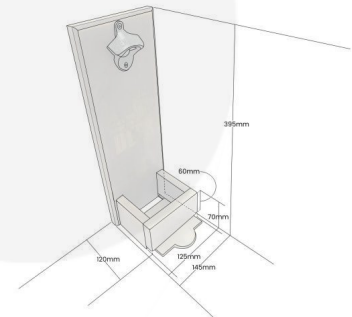

## BEER O'CLOCK WALL MOUNTED BOTTLE OPENER 120X145X395

**SKU: BBOPENER-WM**

**£27.79 Excl. VAT**

- Never misses a beat - you'll always be on time
- Bottle top catcher - keeping your beer time tidy
- Handy drawer in catcher - emptying made easy
- Embedded wall fasteners - easy mounting

### GALLERY IMAGES

Wall Mounted Bottle Opener | 120x145x395

All measurements are external unless otherwise stated

## BEER O'CLOCK WALL MOUNTED BOTTLE OPENER 120X145X395

This Beer O'Clock Wall Mounted Bottle Opener never misses a beat - always keeping the right time. It has a collection box with a handy pull drawer to empty when full.

### ADDITIONAL INFORMATION

<b>Dimensions</b>	120 × 145 × 395 mm
<b>Wood</b>	Pine
<b>Options &amp; Features</b>	Bottle Opener
<b>Finish</b>	Stained, Weathered, Lacquered
<b>Colour</b>	Rustic Brown
<b>Location</b>	On the Wall
<b>Compartments</b>	1 Compartment