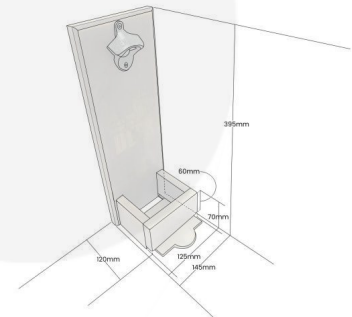

BEER O'CLOCK WALL MOUNTED BOTTLE OPENER 120X145X395

SKU: BBOPENER-WM

£27.79 Excl. VAT

- Never misses a beat - you'll always be on time
- Bottle top catcher - keeping your beer time tidy
- Handy drawer in catcher - emptying made easy
- Embedded wall fasteners - easy mounting

GALLERY IMAGES

Wall Mounted Bottle Opener | 120x145x395

BEER O'CLOCK WALL MOUNTED BOTTLE OPENER 120X145X395

This Beer O'Clock Wall Mounted Bottle Opener never misses a beat - always keeping the right time. It has a collection box with a handy pull drawer to empty when full.

With a generous sized bottle top catcher for those larger gatherings this bottle opener has everything. It even has a handy little slide draw to make emptying easier. It comes with embedded wall fastenings on the back for easy mounting.

ADDITIONAL INFORMATION

Dimensions	120 × 145 × 395 mm
Wood	Pine
Options & Features	Bottle Opener
Finish	Stained, Weathered, Lacquered
Colour	Rustic Brown
Location	On the Wall
Compartments	1 Compartment