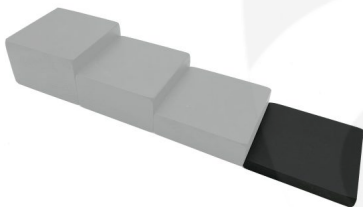

BLACK BLOCK RISER 145X145X18

SKU: RBPIN14514518BK

£12.97 Excl. VAT

GALLERY IMAGES

BLACK BLOCK RISER 145X145X18

This Black Painted Block Riser 145x145x18 is the lowest of a [set of 4 Black block risers](#). Made in pine and available in a selection of colours these risers are great for displaying merchandise.

ADDITIONAL INFORMATION

Dimensions	145 × 145 × 18 mm
Colour	Black
Wood	Pine
Finish	Painted