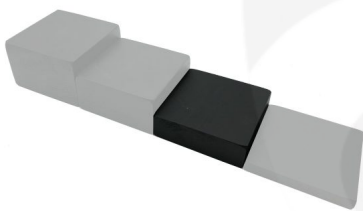

BLACK BLOCK RISER 145X145X45

SKU: RBPIN14514545BK

£18.81 Excl. VAT

GALLERY IMAGES

BLACK BLOCK RISER 145X145X45

This Black Painted Block Riser 145x145x45 is the 2nd lowest of a [set of 4 Black block risers](#). Made in pine and available in a selection of colours these risers are great for displaying merchandise.

ADDITIONAL INFORMATION

Dimensions	145 × 145 × 45 mm
Colour	Black
Wood	Pine
Finish	Painted