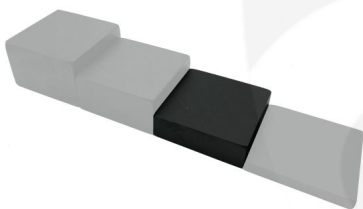

**BLACK BLOCK RISER 145X145X45**

**SKU:** RBPIN14514545BK

**£18.81 Excl. VAT**

---

**GALLERY IMAGES**

## **BLACK BLOCK RISER 145X145X45**

This Black Painted Block Riser 145x145x45 is the 2nd lowest of a [set of 4 Black block risers](#). Made in pine and available in a selection of colours these risers are great for displaying merchandise.

### **ADDITIONAL INFORMATION**

<b>Dimensions</b>	145 × 145 × 45 mm
<b>Colour</b>	Black
<b>Wood</b>	Pine
<b>Finish</b>	Painted