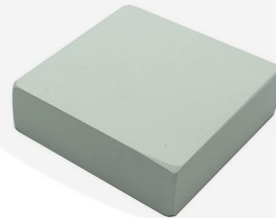

BLACK BLOCK RISER 145X145X45

SKU: RBPIN14514545BK

£18.81 Excl. VAT

GALLERY IMAGES

BLACK BLOCK RISER 145X145X45

This Black Painted Block Riser 145x145x45 is the 2nd lowest of a [set of 4 Black block risers](#). Made in pine and available in a selection of colours these risers are great for displaying merchandise.

ADDITIONAL INFORMATION

Dimensions	145 × 145 × 45 mm
Colour	Black
Wood	Pine
Finish	Painted