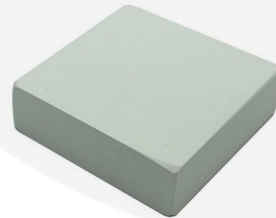

**BLACK BLOCK RISER 145X145X45**

**SKU:** RBPIN14514545BK

**£18.81 Excl. VAT**

---

**GALLERY IMAGES**

## **BLACK BLOCK RISER 145X145X45**

This Black Painted Block Riser 145x145x45 is the 2nd lowest of a [set of 4 Black block risers](#). Made in pine and available in a selection of colours these risers are great for displaying merchandise.

### **ADDITIONAL INFORMATION**

<b>Dimensions</b>	145 × 145 × 45 mm
<b>Colour</b>	Black
<b>Wood</b>	Pine
<b>Finish</b>	Painted