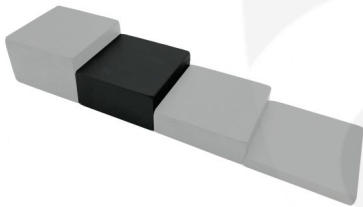

BLACK BLOCK RISER 145X145X70

SKU: RBPIN14514570BK

£20.22 Excl. VAT

GALLERY IMAGES

BLACK BLOCK RISER 145X145X70

This Black Painted Block Riser 145x145x70 is the 2nd highest of a [set of 4 Black block risers](#). Made in pine and available in a selection of colours these risers are great for displaying merchandise.

ADDITIONAL INFORMATION

Dimensions	145 × 145 × 18 mm
Colour	Black
Wood	Pine
Finish	Painted